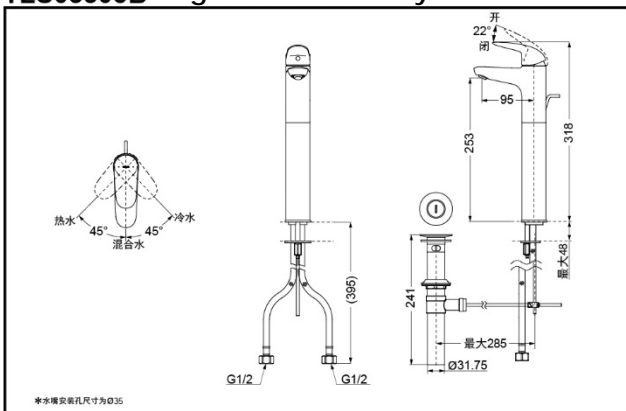

### SPECIFICS

**Water Inlet Requirement:**  
0.05MPa(Dynamic Pressure)~1.0MPa(Static Pressure)

**Water Efficiency:** Grade1  
**Spout:** Bubbler equipped

### Others

**Series:** LC

TLS03305B Single-Lever Lavatory Faucet

\*TOTO(CHINA) CO.,LTD. All rights reserved.

TLS03306B Single-Lever Lavatory Faucet

\*TOTO(CHINA) CO.,LTD. All rights reserved.

TOTO(CHINA) CO.,LTD. [www.toto.com.cn](http://www.toto.com.cn)