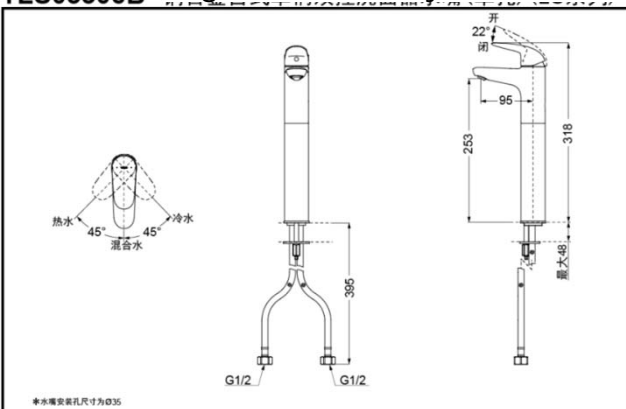

### SPECIFICS

**Water Inlet Requirement:**  
0.05MPa(Dynamic Pressure)~1.0MPa(Static Pressure)

**Water Efficiency:** Grade1  
**Spout:** Bubbler equipped

### Others

**Series:** LC

TLS03305B Single-Lever Lavatory Faucet

\*TOTO(CHINA) CO.,LTD. All rights reserved.

TLS03306B Single-Lever Lavatory Faucet

\*TOTO(CHINA) CO.,LTD. All rights reserved.

TOTO(CHINA) CO.,LTD. [www.toto.com.cn](http://www.toto.com.cn)