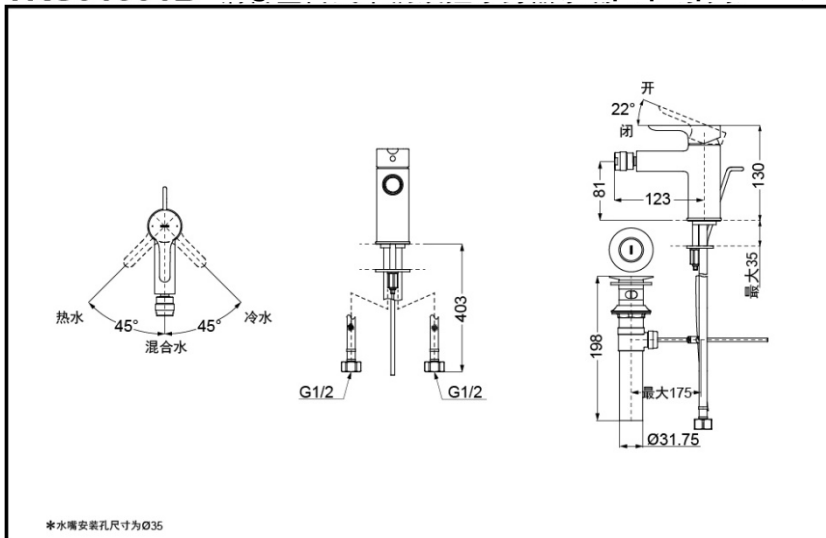

## Single-Lever Bidet Faucet

TRS01301B  
(W/ pop-up waste)

WATER  
SAVING

### SPECIFICS

**Water Inlet Requirement:** 0.05MPa(Dynamic Pressure)~1.0MPa(Static Pressure)

**Water Efficiency:** Grade1  
**Spout:** Bubbler equipped

### TRS01301B Single-Lever Bidet Faucet(W/ pop-up waste)

\*TOTO(CHINA) CO.,LTD. All rights reserved.

TRS01301B