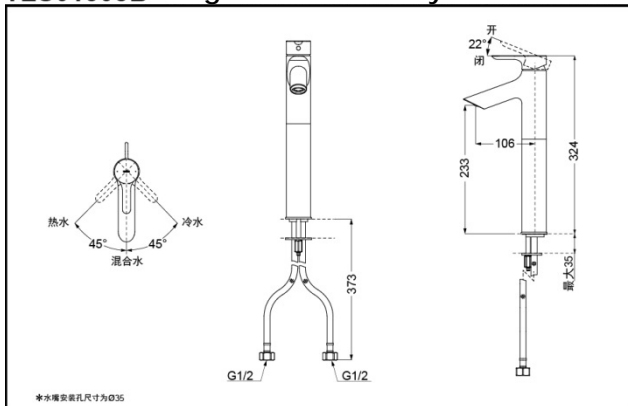

TOTO

Single-Lever Lavatory Faucet

TLS01307B
TLS01308B

TLS01307B
(W/ pop-up waste)

TLS01308B
(W/O pop-up waste)

Reduce The
Water
Technology

FEATURES

- Elegant appearance.
- Beautiful curves reveal elegant taste.
- Unique aerial technology , smooth and moderate flow presents more comfort experience and saves water as well.

SPECIFICS

Water Inlet Requirement :
0.05MPa(Dynamic
Pressure)~1.0MPa(Static
Pressure)

Water Efficiency : Grade1
Spout : Bubbler equipped

Others

Series : LB

TLS01307B Single-Lever Lavatory Faucet

*TOTO(CHINA) CO.,LTD. All rights reserved.

TLS01308B Single-Lever Lavatory Faucet

*TOTO(CHINA) CO.,LTD. All rights reserved.

TOTO(CHINA) CO.,LTD. www.toto.com.cn