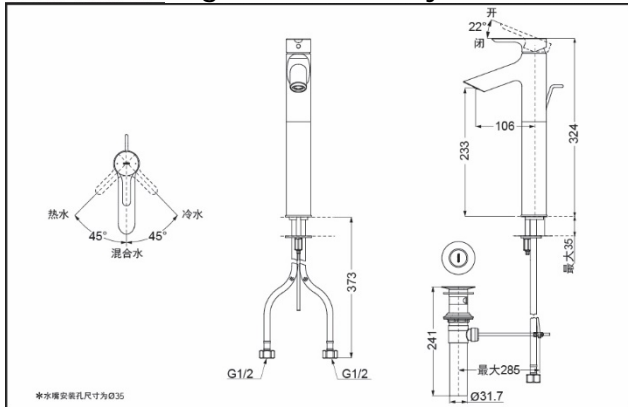

TOTO

Single-Lever Lavatory Faucet

TLS01307B
TLS01308B

TLS01307B
(W/ pop-up waste)

TLS01308B
(W/O pop-up waste)

Reduce The
Water
Technology

FEATURES

- Elegant appearance.
- Beautiful curves reveal elegant taste.
- Unique aerial technology , smooth and moderate flow presents more comfort experience and saves water as well.

SPECIFICS

Water Inlet Requirement :
0.05MPa(Dynamic
Pressure)~1.0MPa(Static
Pressure)

Water Efficiency : Grade1
Spout : Bubbler equipped

Others

Series : LB

TLS01307B Single-Lever Lavatory Faucet

*TOTO(CHINA) CO.,LTD. All rights reserved.

TLS01308B Single-Lever Lavatory Faucet

*TOTO(CHINA) CO.,LTD. All rights reserved.

TOTO(CHINA) CO.,LTD. www.toto.com.cn