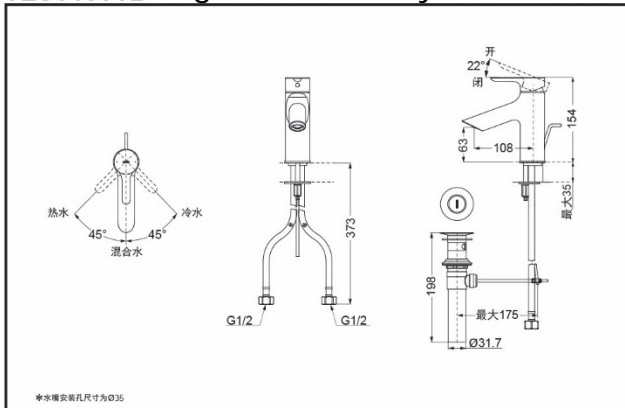

Reduce The
Water
Technology

SPECIFICS

Water Inlet Requirement :
0.05MPa(Dynamic
Pressure)~1.0MPa(Static
Pressure)

Water Efficiency : Grade1
Spout : Bubbler equipped

Others

Series : LB

Not compatible with :

LW2516B/LW2506B

LW1514B/LW1504B

TLS01301B Single-Lever Lavatory Faucet

*TOTO(CHINA) CO.,LTD. All rights reserved.

TLS01303B Single-Lever Lavatory Faucet

*TOTO(CHINA) CO.,LTD. All rights reserved.