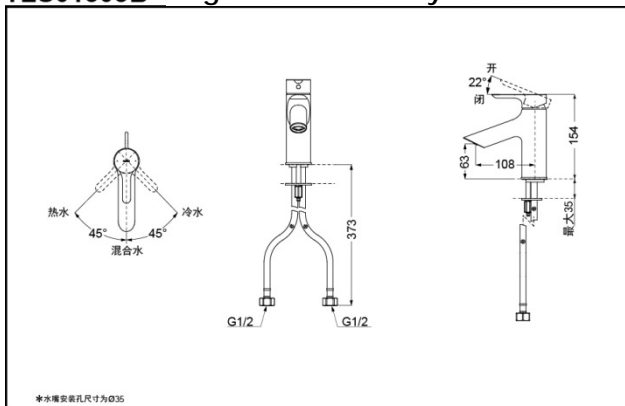

Reduce The
Water
Technology

SPECIFICS

Water Inlet Requirement :
0.05MPa(Dynamic
Pressure)~1.0MPa(Static
Pressure)

Water Efficiency : Grade1
Spout : Bubbler equipped

Others

Series : LB

Not compatible with :

LW2516B/LW2506B

LW1514B/LW1504B

TLS01301B Single-Lever Lavatory Faucet

*TOTO(CHINA) CO.,LTD. All rights reserved.

TLS01303B Single-Lever Lavatory Faucet

*TOTO(CHINA) CO.,LTD. All rights reserved.