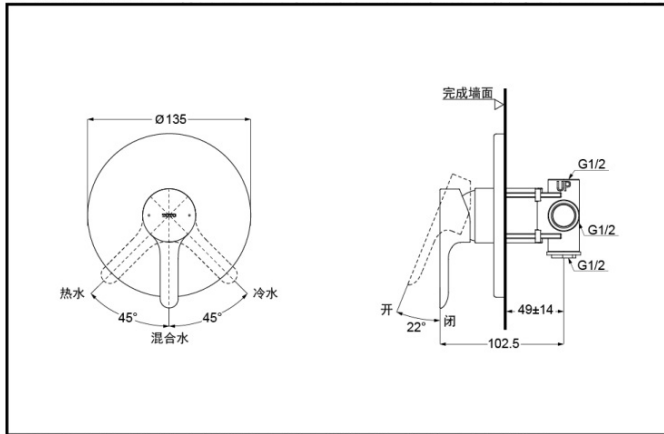

TBS01303B
(On/Off Switch)

TBS01304B
(2Modes,On/Off
Switch)

FEATURES

- Elegant appearance.
- Beautiful curves reveal elegant taste.
- Easy installation and usage.

TBS01303B Wall-Mount Mixer/Valve

*TOTO(CHINA) CO.,LTD. All rights reserved.

TBS01304B Wall-Mount Mixer/Valve

*TOTO(CHINA) CO.,LTD. All rights reserved.

SPECIFICS

Water Inlet Requirement :
0.05MPa(Dynamic
Pressure)~1.0MPa(Static
Pressure)

Others

Series : LB
Recommend fittings :
LB series Shower