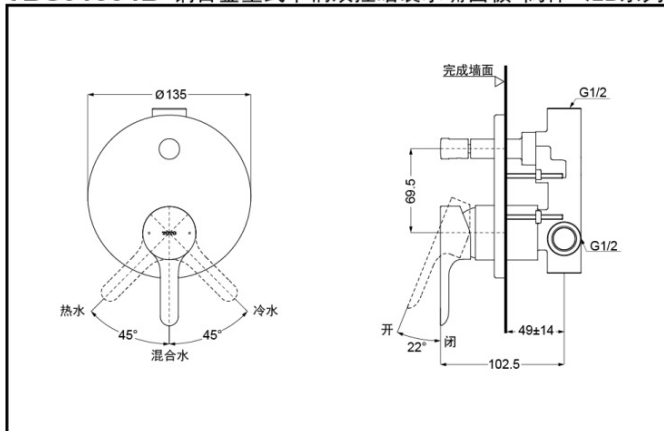

TBS01303B
(On/Off Switch)

TBS01304B
(2Modes,On/Off
Switch)

FEATURES

- Elegant appearance.
- Beautiful curves reveal elegant taste.
- Easy installation and usage.

TBS01303B Wall-Mount Mixer/Valve

*TOTO(CHINA) CO.,LTD. All rights reserved.

TBS01304B Wall-Mount Mixer/Valve

*TOTO(CHINA) CO.,LTD. All rights reserved.

SPECIFICS

Water Inlet Requirement :
0.05MPa(Dynamic
Pressure)~1.0MPa(Static
Pressure)

Others

Series : LB
Recommend fittings :
LB series Shower