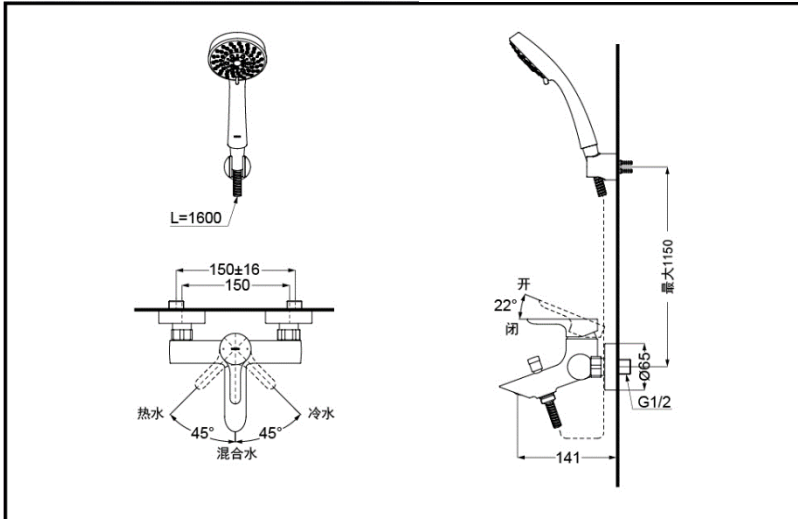

TOTO

Wall-Mount Single-Lever Bath & Shower Mixer

TBS01302B

TBW01018B
(5Modes)

TBW01017B

①TBS01302B

②TBW01018B

③TBW01017B

①

②

③

FEATURES

- Elegant appearance.
- Beautiful curves reveal elegant taste.
- Easy installation and usage.

SPECIFICS

Water Inlet Requirement :
0.05MPa(Dynamic
Pressure)~1.0MPa(Static
Pressure)

Water Efficiency :
Grade2:TBW01018B
Grade3:TBW01017B

Wall-Mount Single-Lever Bath &

TBS01302B+TBW01018B Shower Mixer

TOTO(China) CO.,LTD. All rights reserved.

Others

Series : LB

Recommend fittings : L series
Hand Shower