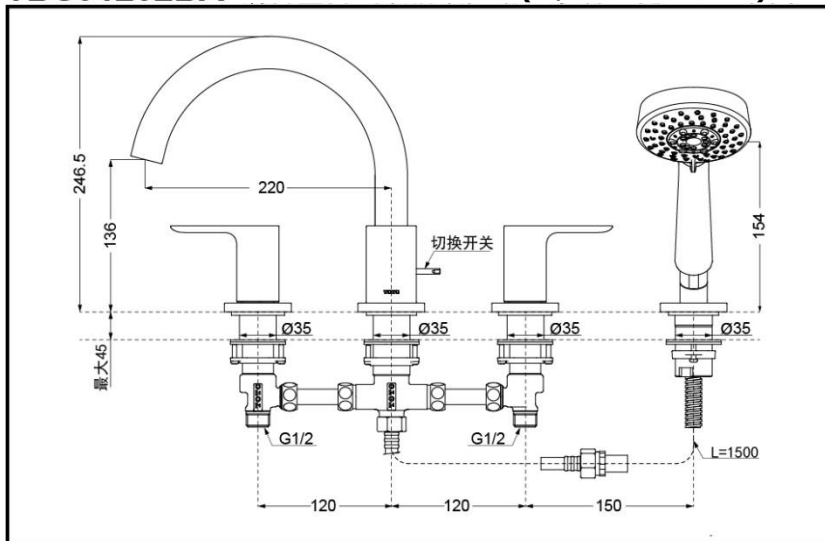

TBS01202BA

FEATURES

- Elegant appearance.
- Beautiful curves reveal elegant taste.
- Easy installation and usage.

SPECIFICS

Water Inlet Requirement:
0.05MPa(Dynamic Pressure)~1.0MPa(Static Pressure)

Water Efficiency:
Grade2(Hand Shower)

TBS01202BA Deck-Mount Tub Filler(W/ Hand Shower)

*TOTO(CHINA) CO.,LTD. All rights reserved.

Others

Series: LB