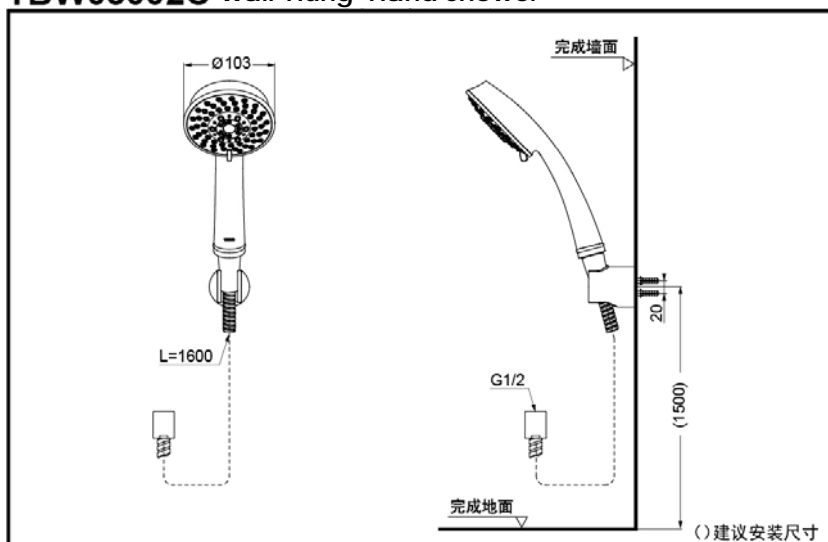

TOTO | Wall-Hung Hand Shower

TBW03002C
(5 Modes)

TBW03002C

FEATURES

- Elegant appearance.
- Beautiful curves reveal elegant taste.
- Easy installation and usage.

SPECIFICS

Water Inlet Requirement:
0.05MPa(Dynamic Pressure)~0.75MPa(Static Pressure)

Water Efficiency: Grade3

TBW03002C Wall-Hung Hand Shower

*TOTO(CHINA) CO.,LTD. All rights reserved.

Others

Series: L
Recommend fittings :
L series Shower