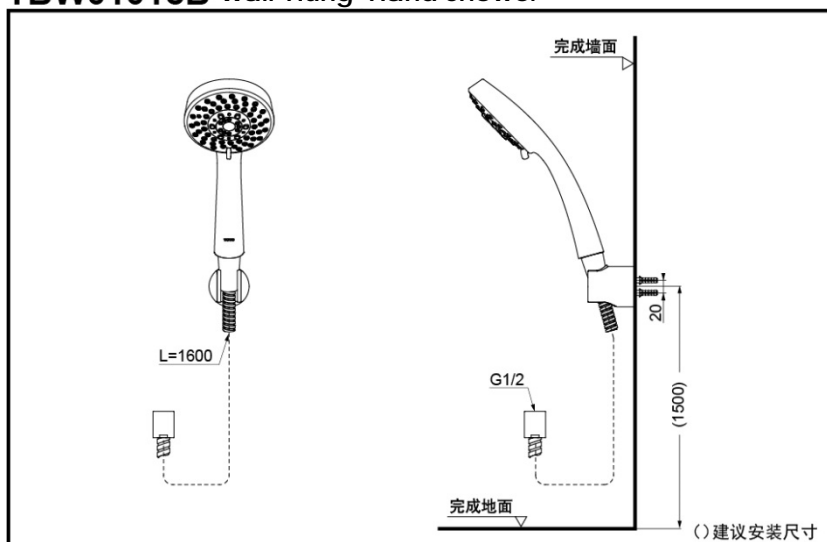

TOTO | Wall-Hung Hand Shower

TBW01018B
(5 Modes)

TBW01018B

FEATURES

- Elegant appearance.
- Beautiful curves reveal elegant taste.
- Easy installation and usage.

SPECIFICS

Water Inlet Requirement:
0.05MPa(Dynamic Pressure)~0.75MPa(Static Pressure)

Water Efficiency: Grade2

TBW01018B Wall-Hung Hand Shower

*TOTO(CHINA) CO.,LTD. All rights reserved.

Others

Series: L
Recommend fittings :
L series Shower