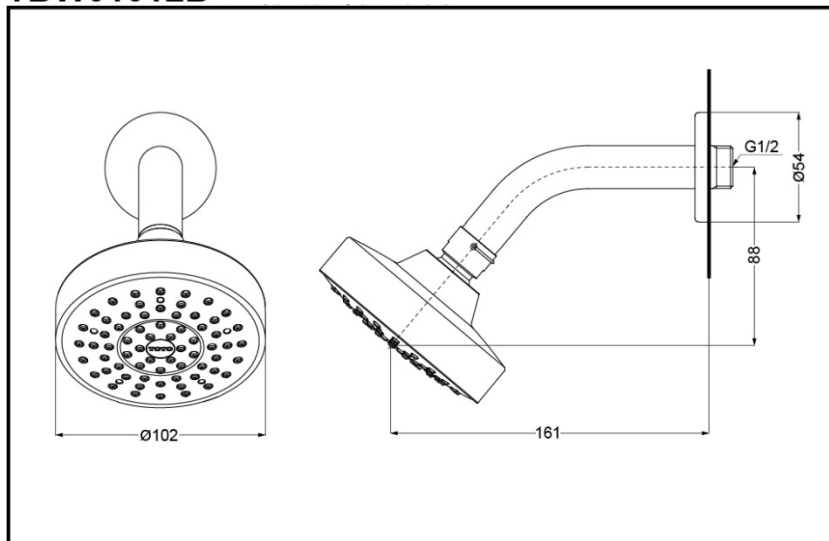

TBW01012B

FEATURES

- Elegant appearance.
- Beautiful curves reveal elegant taste.
- Easy installation and usage.

SPECIFICS

Size: $\phi 102\text{mm}$

Water Inlet Requirement :
0.05MPa(Dynamic
Pressure)~0.75MPa(Static
Pressure)

Water Efficiency : Grade3

TBW01012B Wall-Mount Shower Head

*TOTO(CHINA) CO.,LTD. All rights reserved.

Others

Series : L

Recommend fittings :
L series Shower