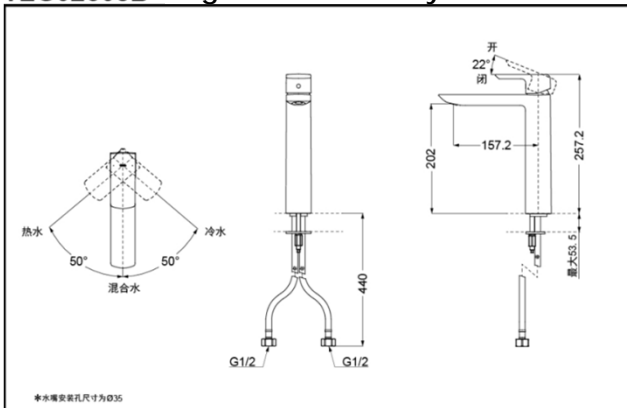

TOTO

Single-Lever Lavatory Faucet

TLG02307B
(W/ pop-up waste)

TLG02308B
(W/O pop-up waste)

Comfort Glide

Reduce The Water Technology

TLG02307B Single-Lever Lavatory Faucet

*TOTO(CHINA) CO.,LTD. All rights reserved.

TLG02308B Single-Lever Lavatory Faucet

*TOTO(CHINA) CO.,LTD. All rights reserved.
TOTO(CHINA) CO.,LTD. www.toto.com.cn

TLG02307B
TLG02308B

FEATURES

- Elegant appearance.
- Beautiful curves reveal elegant taste.
- Easy installation and usage.
- Unique aerial technology , smooth and moderate flow presents more comfort experience and saves water as well.

SPECIFICS

Water Inlet Requirement:
0.05MPa(Dynamic Pressure)~1.0MPa(Static Pressure)

Water Efficiency: Grade1
Spout: Bubbler equipped

Others

Series: GR