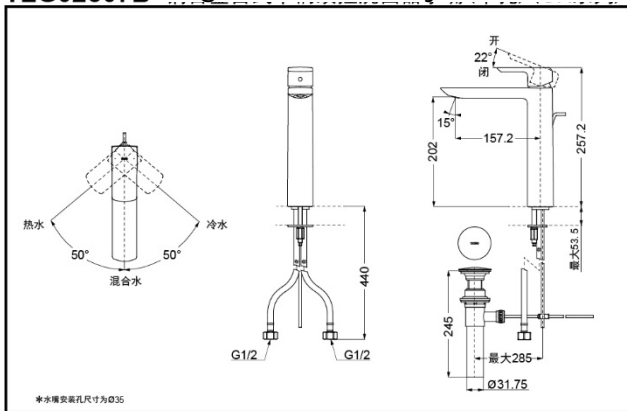

TOTO

Single-Lever Lavatory Faucet

TLG02307B
(W/ pop-up waste)

TLG02308B
(W/O pop-up waste)

Comfort Glide

Reduce The Water Technology

TLG02307B Single-Lever Lavatory Faucet

*TOTO(CHINA) CO.,LTD. All rights reserved.

TLG02308B Single-Lever Lavatory Faucet

*TOTO(CHINA) CO.,LTD. All rights reserved.
TOTO(CHINA) CO.,LTD. www.toto.com.cn

TLG02307B
TLG02308B

FEATURES

- Elegant appearance.
- Beautiful curves reveal elegant taste.
- Easy installation and usage.
- Unique aerial technology , smooth and moderate flow presents more comfort experience and saves water as well.

SPECIFICS

Water Inlet Requirement:
0.05MPa(Dynamic Pressure)~1.0MPa(Static Pressure)

Water Efficiency: Grade1
Spout: Bubbler equipped

Others

Series: GR