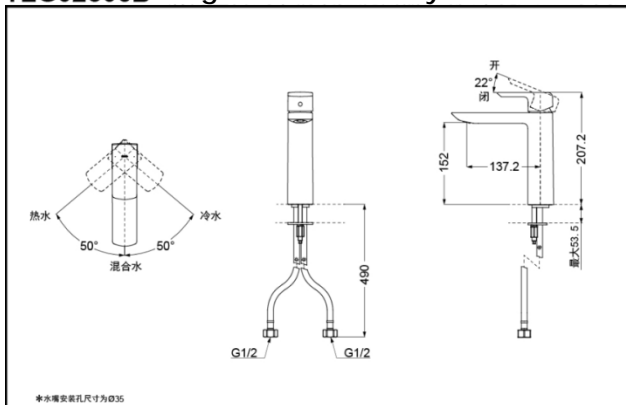

SPECIFICS

Water Inlet Requirement :
0.05MPa(Dynamic Pressure)~1.0MPa(Static Pressure)

Water Efficiency : Grade1
Spout : Bubbler equipped

Others

Series : GR

TLG02304B Single-Lever Lavatory Faucet

*TOTO(CHINA) CO.,LTD. All rights reserved.

TLG02306B Single-Lever Lavatory Faucet

*TOTO(CHINA) CO.,LTD. All rights reserved.

TOTO(CHINA) CO.,LTD. www.toto.com.cn