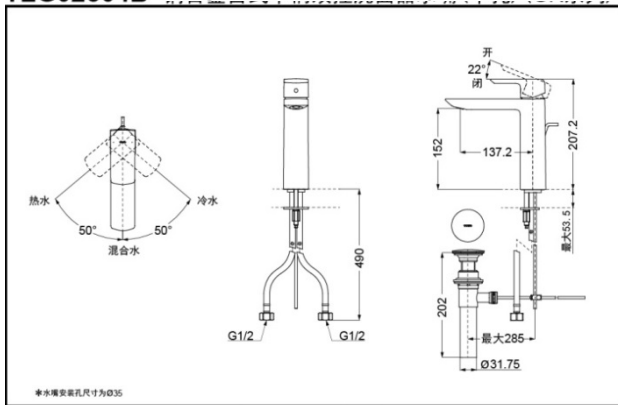

SPECIFICS

Water Inlet Requirement :
0.05MPa(Dynamic Pressure)~1.0MPa(Static Pressure)

Water Efficiency : Grade1
Spout : Bubbler equipped

Others

Series : GR

TLG02304B Single-Lever Lavatory Faucet

*TOTO(CHINA) CO.,LTD. All rights reserved.

TLG02306B Single-Lever Lavatory Faucet

*TOTO(CHINA) CO.,LTD. All rights reserved.

TOTO(CHINA) CO.,LTD. www.toto.com.cn