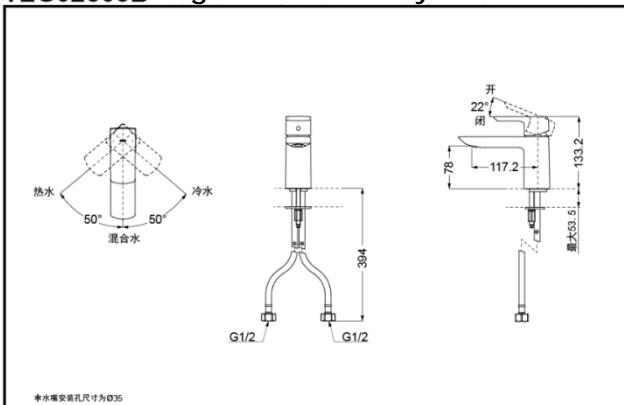

SPECIFICS

Water Inlet Requirement :
0.05MPa(Dynamic
Pressure)~1.0MPa(Static
Pressure)

Water Efficiency : Grade1
Spout : Bubbler equipped

Others

Series : GR

TLG02301B Single-Lever Lavatory Faucet

*TOTO(CHINA) CO.,LTD. All rights reserved.

TLG02303B Single-Lever Lavatory Faucet

*TOTO(CHINA) CO.,LTD. All rights reserved.

TOTO(CHINA) CO.,LTD. www.toto.com.cn