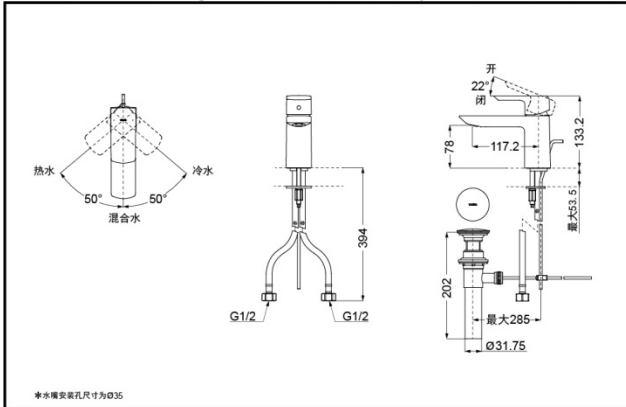

SPECIFICS

Water Inlet Requirement :
0.05MPa(Dynamic
Pressure)~1.0MPa(Static
Pressure)

Water Efficiency : Grade1
Spout : Bubbler equipped

Others

Series : GR

TLG02301B Single-Lever Lavatory Faucet

*TOTO(CHINA) CO.,LTD. All rights reserved.

TLG02303B Single-Lever Lavatory Faucet

*TOTO(CHINA) CO.,LTD. All rights reserved.

TOTO(CHINA) CO.,LTD. www.toto.com.cn