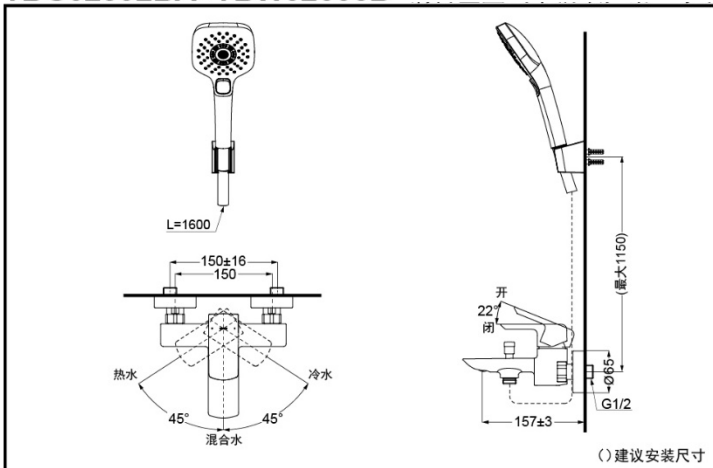

TOTO

Wall-Mount Single-Lever Bath & Shower Mixer

TBG02302BA

TBW02005B

TBW02006B
(3Modes)

①TBG02302BA

②TBW02005B

③TBW02006B

FEATURES

- Elegant appearance.
- Beautiful curves reveal elegant taste.
- Easy installation and usage.

SPECIFICS

Water Inlet Requirement:
0.05MPa(Dynamic Pressure)~1.0MPa(Static Pressure)

Water Efficiency:
Grade2(Hand Shower)

TBG02302BA+TBW02006B Wall-Mount Single-Lever Bath & Shower Mixer

*TOTO(China) CO.,LTD. All rights reserved.

Others

Series: GR

Recommend fittings : G series Hand Shower