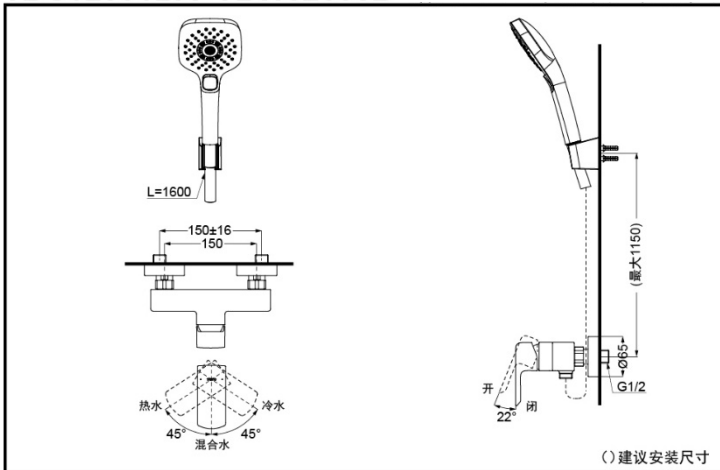

Wall-Mount Single-Lever Shower

TBG02301BA+TBW02006B Mixer

*TOTO(CHINA) CO.,LTD. All rights reserved.

Others

Series: GR

Recommend fittings : G series
Hand Shower