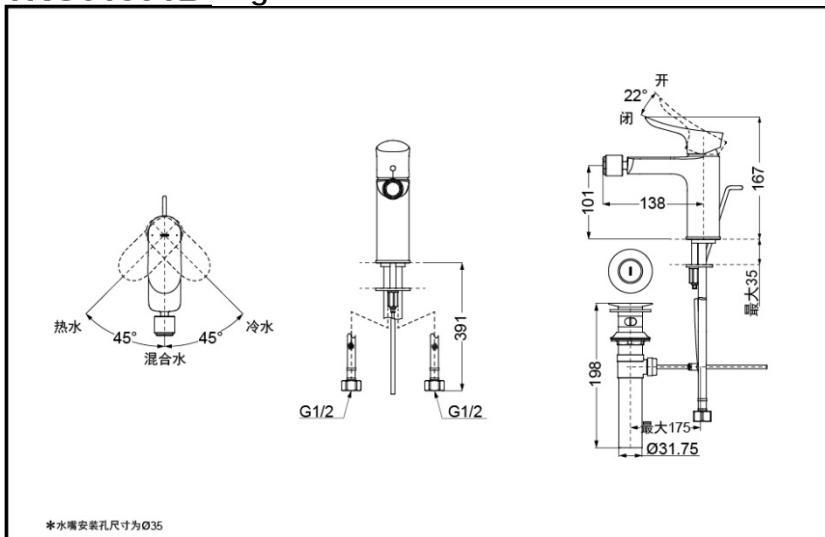

TRG01301B Single-Lever Bidet Faucet

*TOTO(CHINA) CO.,LTD. All rights reserved.

TOTO(CHINA) CO.,LTD. www.toto.com.cn

Others

Series: GO