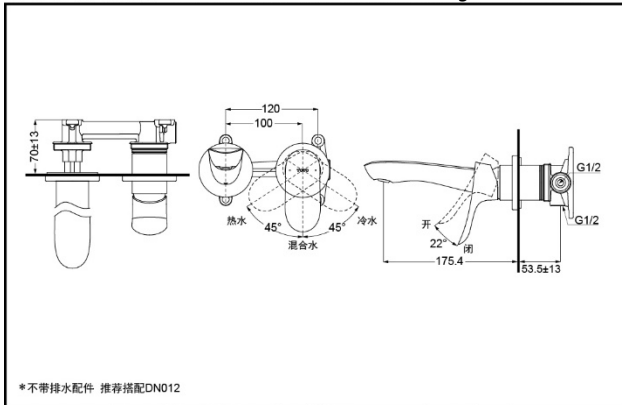

TOTO

Wall-Mounted Lavatory Faucet

TLG01310BB
(W/O pop-up waste)

TLG01311BB
(W/O pop-up waste)

Reduce The
Water
Technology

TLG01310BB
TLG01311BB

FEATURES

- Elegant appearance.
- Beautiful curves reveal elegant taste.
- Easy installation and usage.
- Unique aerial technology , smooth and moderate flow presents more comfort experience and saves water as well.

SPECIFICS

Water Inlet Requirement:
0.05MPa(Dynamic Pressure)~1.0MPa(Static Pressure)

Water Efficiency: Grade1
Spout: Bubbler equipped

TLG01310BB Wall-Mounted Lavatory Faucet

*TOTO(CHINA) CO.,LTD. All rights reserved.