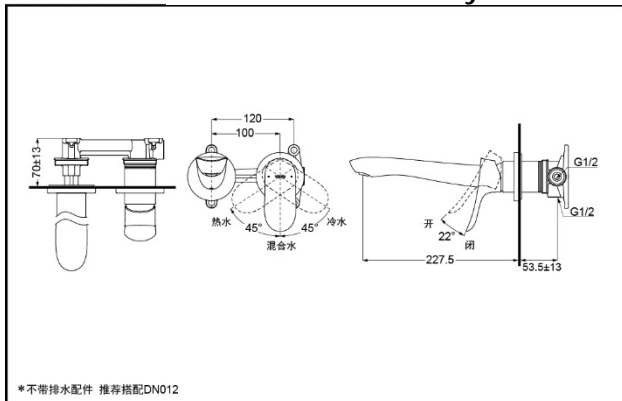

TLG01311BB Wall-Mounted Lavatory Faucet

*TOTO(CHINA) CO.,LTD. All rights reserved.
TOTO(CHINA) CO.,LTD. www.toto.com.cn

Others

Series: GO