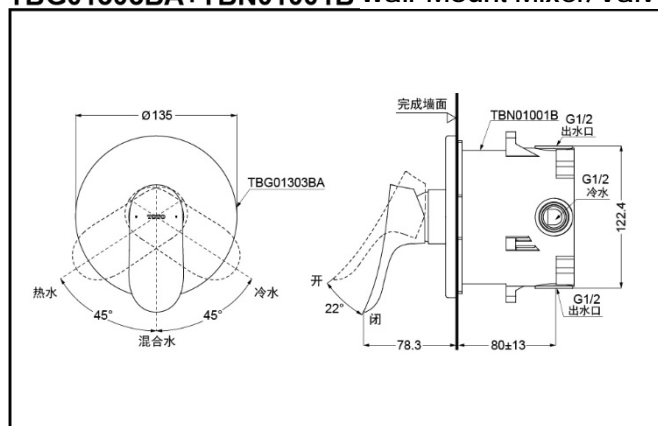

TOTO

Wall-Mount Mixer/Valve + Box

TBG01303BA
(On/Off Switch)

Univalve Box
TBN01001B

Mini Unit

TBG01303BA
TBN01001B

FEATURES

- Elegant appearance.
- Beautiful curves reveal elegant taste.
- Easy installation and usage.

SPECIFICS

Water Inlet Requirement:
0.05MPa (Dynamic Pressure) ~ 1.0MPa (Static Pressure)

Others

Series: GO
Recommend fittings :
G series Shower

TBG01303BA+TBN01001B Wall-Mount Mixer/Valve +Box

*TOTO公司保留对其产品规格和尺寸更改的权利 届时 恕不另行通知
*TOTO(CHINA) CO.,LTD. All rights reserved.