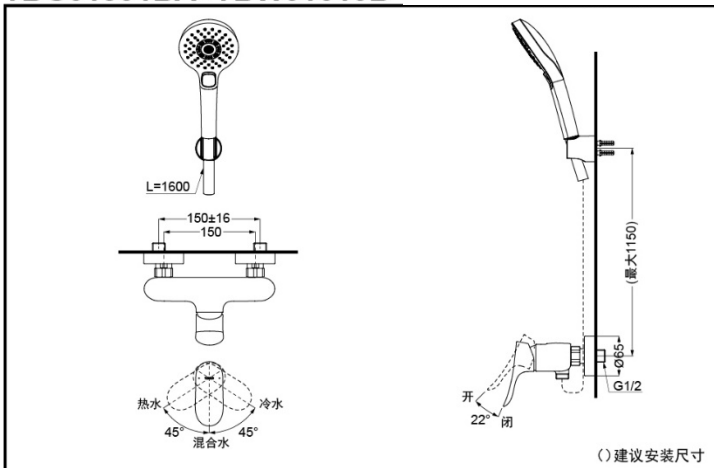

TOTO

Wall-Mount Single-Lever Shower Mixer

TBG01301BA

TBW01008B

TBW01010B
(3Modes)

①TBG01301BA

②TBW01008B

③TBW01010B

FEATURES

- Elegant appearance.
- Beautiful curves reveal elegant taste.
- Easy installation and usage.

SPECIFICS

Water Inlet Requirement:
0.05MPa (Dynamic Pressure) ~ 1.0MPa (Static Pressure)

Water Efficiency:
Grade2 (Hand Shower)

Wall-Mount Single-Lever Shower Mixer TBG01301BA+TBW01010B

*TOTO公司保留对其产品规格和尺寸更改的权利 届时 如不足行通知
*TOTO(CHINA) CO.,LTD. All rights reserved.

Others

Series: GO

Recommend fittings : G series Hand Shower