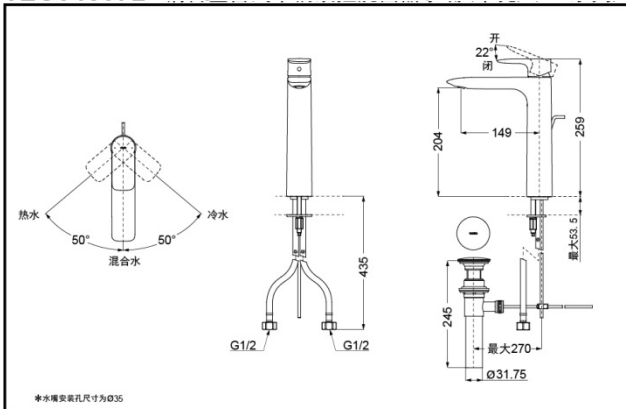

TLG04307B Single-Lever Lavatory Faucet

*TOTO(CHINA) CO.,LTD. All rights reserved.