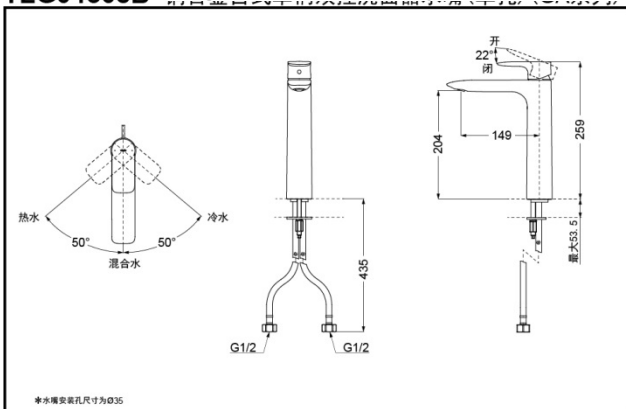

TLG04308B Single-Lever Lavatory Faucet

*TOTO(CHINA) CO.,LTD. All rights reserved.

TOTO(CHINA) CO.,LTD. www.toto.com.cn