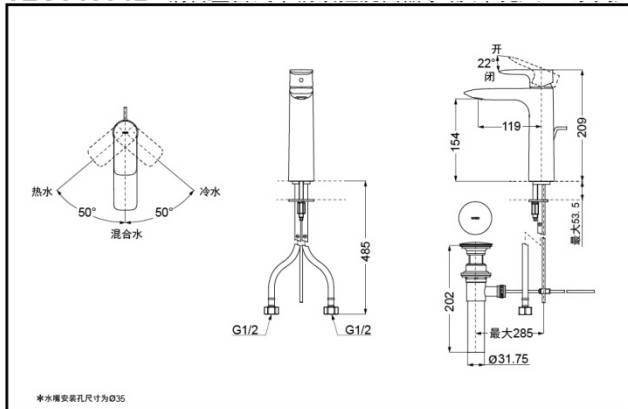

TOTO

Single-Lever Lavatory Faucet

TLG04304B
(W/ pop-up waste)

TLG04306B
(W/O pop-up waste)

TLG04304B
TLG04306B

Comfort
Glide

Reduce The
Water
Technology

FEATURES

- Elegant appearance.
- Beautiful curves reveal elegant taste.
- Unique aerial technology , smooth and moderate flow presents more comfort experience and saves water as well.

SPECIFICS

Water Inlet Requirement :
0.05MPa(Dynamic
Pressure)~1.0MPa(Static
Pressure)

Water Efficiency : Grade1
Spout : Bubbler equipped

Others

Series : GA

TLG04304B Single-Lever Lavatory Faucet

*TOTO(CHINA) CO.,LTD. All rights reserved.

TLG04306B Single-Lever Lavatory Faucet

*TOTO(CHINA) CO.,LTD. All rights reserved.
TOTO(CHINA) CO.,LTD. www.toto.com.cn