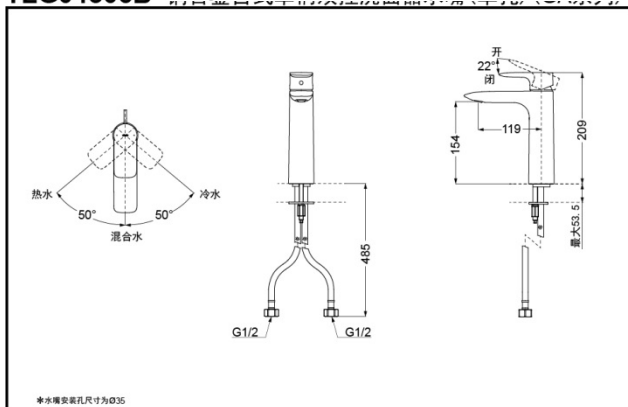

- Elegant appearance.
- Beautiful curves reveal elegant taste.
- Unique aerial technology , smooth and moderate flow presents more comfort experience and saves water as well.

SPECIFICS

Water Inlet Requirement :
0.05MPa(Dynamic
Pressure)~1.0MPa(Static
Pressure)

Water Efficiency : Grade1
Spout : Bubbler equipped

Others

Series : GA

TLG04304B Single-Lever Lavatory Faucet

*TOTO(CHINA) CO.,LTD. All rights reserved.

TLG04306B Single-Lever Lavatory Faucet

*TOTO(CHINA) CO.,LTD. All rights reserved.
TOTO(CHINA) CO.,LTD. www.toto.com.cn