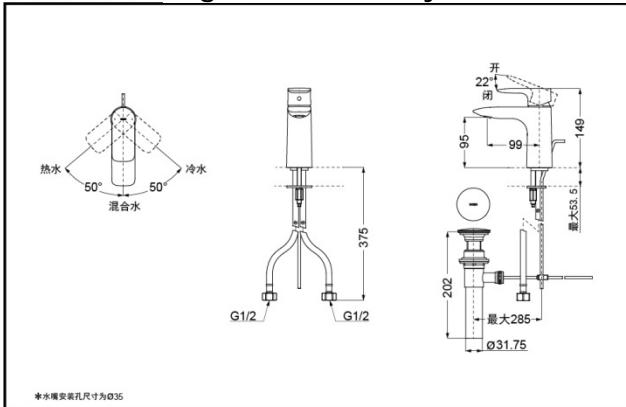

TOTO

Single-Lever Lavatory Faucet

TLG04301B
(W/ pop-up waste)

TLG04303B
(W/O pop-up waste)

Comfort
Glide

Reduce The
Water
Technology

TLG04301B
TLG04303B

FEATURES

- Elegant appearance.
- Beautiful curves reveal elegant taste.
- Unique aerial technology , smooth and moderate flow presents more comfort experience and saves water as well.

SPECIFICS

Water Inlet Requirement :
0.05MPa(Dynamic
Pressure)~1.0MPa(Static
Pressure)

Water Efficiency : Grade1
Spout : Bubbler equipped

Others

Series : GA

TLG04301B Single-Lever Lavatory Faucet

*TOTO(CHINA) CO.,LTD. All rights reserved.

TLG04303B Single-Lever Lavatory Faucet

*TOTO(CHINA) CO.,LTD. All rights reserved.