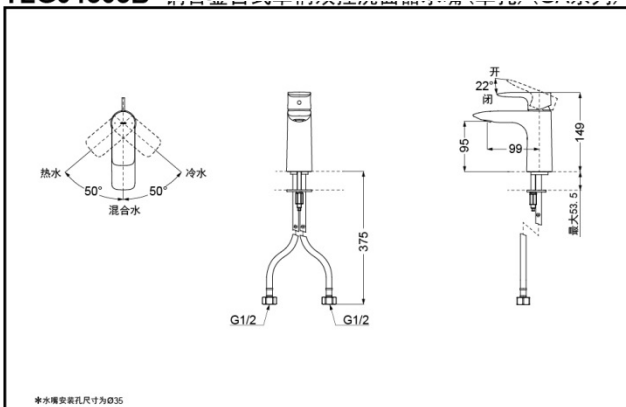

Water Efficiency : Grade1
Spout : Bubbler equipped

Others

Series : GA

TLG04301B Single-Lever Lavatory Faucet

*TOTO(CHINA) CO.,LTD. All rights reserved.

TLG04303B Single-Lever Lavatory Faucet

*TOTO(CHINA) CO.,LTD. All rights reserved.