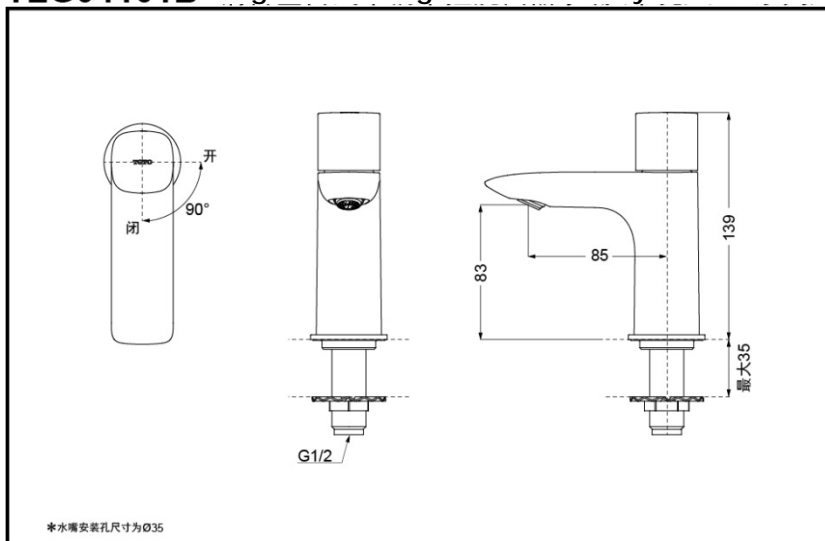

TLG04101B Single-Lever Single-Cold Lavatory Faucet

*TOTO(CHINA) CO.,LTD. All rights reserved.

Others

Series : GA