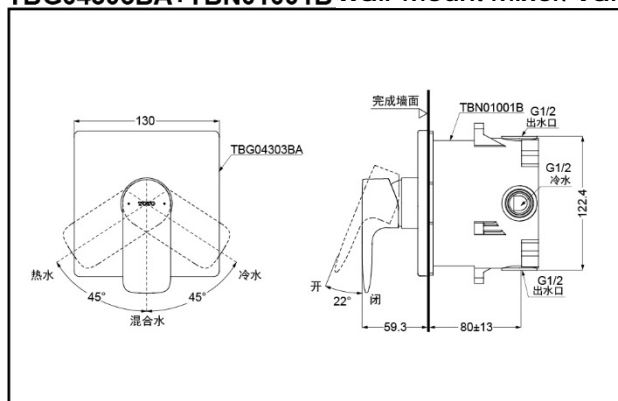

TOTO

Wall-Mount Mixer/Valve + Box

TBG04303BA
(On/Off Switch)

Univalve Box
TBN01001B

Mini Unit

TBG04303BA
TBN01001B

FEATURES

- Elegant appearance.
- Beautiful curves reveal elegant taste.
- Easy installation and usage.

SPECIFICS

Water Inlet Requirement:
0.05MPa (Dynamic Pressure) ~ 1.0MPa (Static Pressure)

Others

Series: GA
Recommend fittings :
G series Shower

TBG04303BA+TBN01001B Wall-Mount Mixer/Valve+Box

*TOTO公司保留对其产品规格和尺寸更改的权利 同时 恕不另行通知
*TOTO(CHINA) CO.,LTD. All rights reserved.