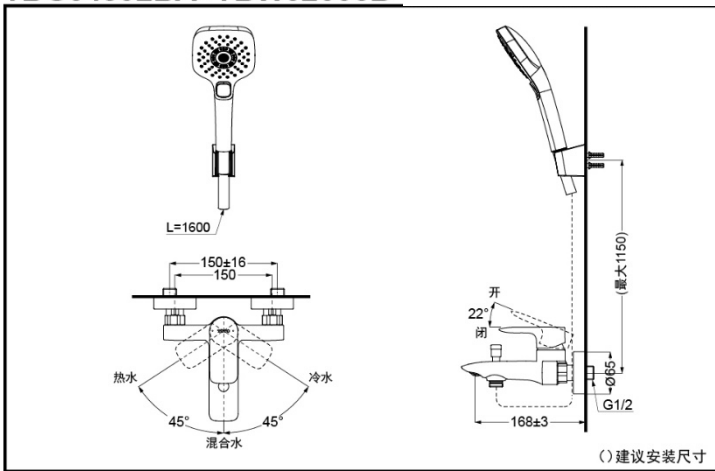

TOTO

Wall-Mount Single-Lever Bath & Shower Mixer

TBG04302BA

TBW02005B

TBW02006B
(3Modes)

①TBG04302BA

②TBW02005B

③TBW02006B

FEATURES

- Elegant appearance.
- Beautiful curves reveal elegant taste.
- Easy installation and usage.

SPECIFICS

Water Inlet Requirement:
0.05MPa(Dynamic Pressure)~1.0MPa(Static Pressure)

Water Efficiency:
Grade2(Hand Shower)

Wall-Mount Single-Lever Bath & Shower Mixer TBG04302BA+TBW02006B

*TOTO公司保留对其产品规格和尺寸更改的权利 届时 如不足行通知
*TOTO(CHINA) CO.,LTD. All rights reserved.

Others

Series: GA

Recommend fittings: G series
Hand Shower