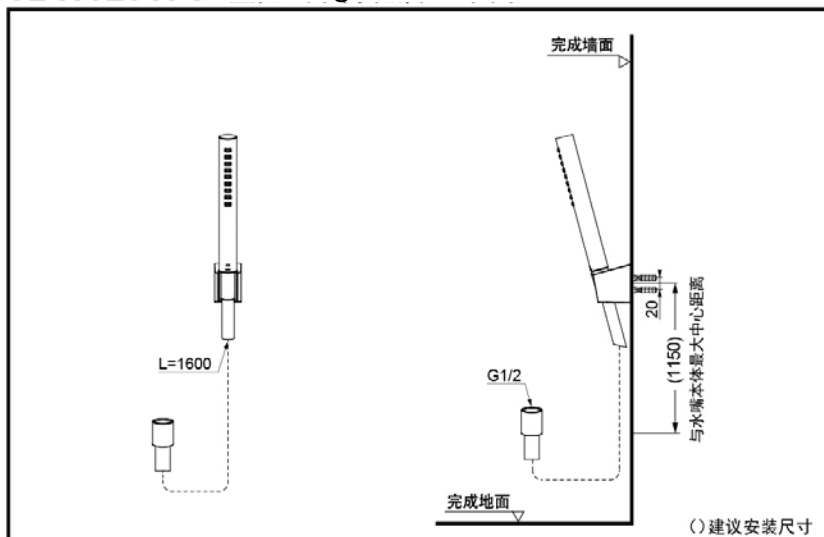

TOTO | Wall-Hung Hand Shower

TBW02017C

Active
Wave

TBW02017C

FEATURES

- Elegant appearance.
- Beautiful curves reveal elegant taste.
- Easy installation and usage.

SPECIFICS

Water Inlet Requirement:
0.05MPa(Dynamic
Pressure)~0.75MPa(Static
Pressure)

Water Efficiency: Grade3

TBW02017C Wall-Hung Hand Shower

*TOTO(CHINA) CO.,LTD. All rights reserved.

Others

Series: G
Recommend fittings :
G series Shower