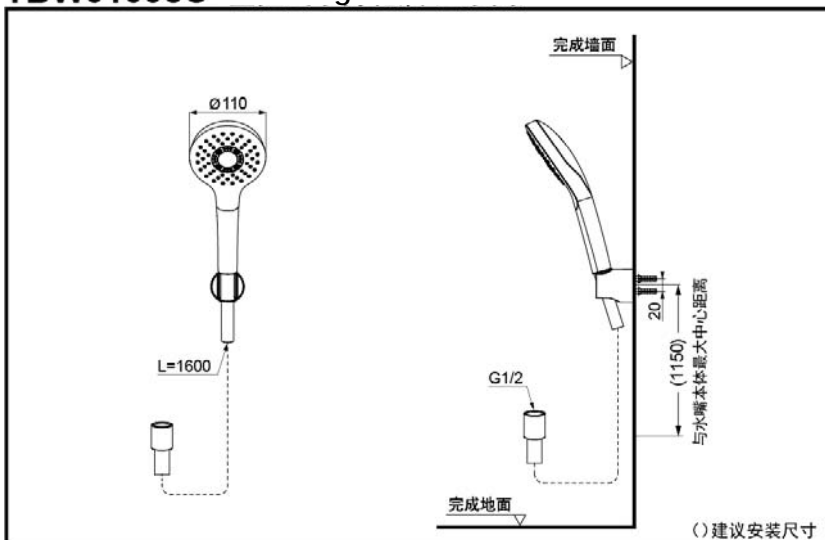

# TOTO | Wall-Hung Hand Shower

TBW01008C

TBW01008C

## SPECIFICS

Size:  $\phi 110$

Water Inlet Requirement:  
0.05MPa(Dynamic Pressure)~0.75MPa(Static Pressure)

Water Efficiency: Grade3

## TBW01008C Wall-Hung Hand Shower

\*TOTO(CHINA) CO.,LTD. All rights reserved.