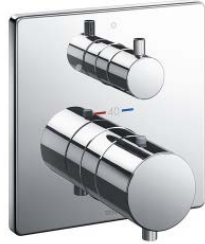

## Wall-Mount Thermostatic Mixer/Valve Cartridge + Box

TBV02403B  
(On/Off Switch)

Univalve Box  
TBN01001B

Safety  
Thermo

Mini Unit

TBV02403B  
TBN01001B

### FEATURES

- Elegant appearance.
- Beautiful curves reveal elegant taste.
- Easy installation and usage.

### Wall-Mount Thermostatic Mixer/Valve