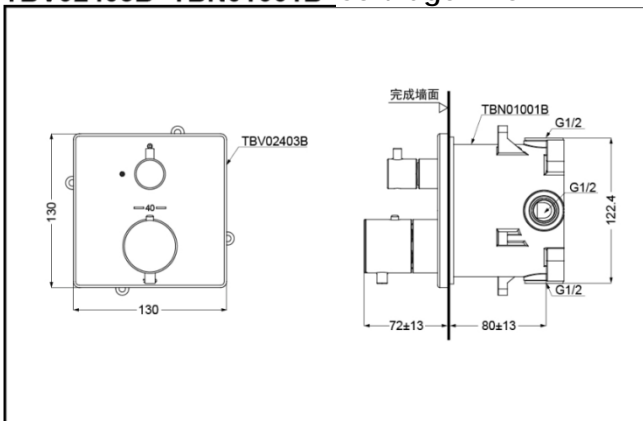

Wall-Mount Thermostatic Mixer/Valve

TBV02403B+TBN01001B Cartridge + Box

*TOTO(CHINA) CO.,LTD. All rights reserved.

Others

Series : G
Recommend fittings :
G series Shower