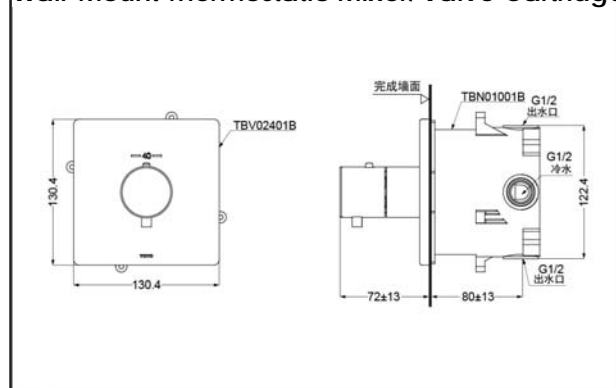

TOTO

Wall-Mount Thermostatic Mixer/Valve Cartridge + Box

TBV02401B
(Temperature Control)

Univalve Box
TBN01001B

Mini Unit

Safety Thermo

TBV02401B+TBN01001B

Wall-Mount Thermostatic Mixer/Valve Cartridge + Box

*TOTO(CHINA) CO.,LTD. All rights reserved.

TBV02401B
TBN01001B

FEATURES

- Elegant appearance.
- Beautiful curves reveal elegant taste.
- Easy installation and usage.

SPECIFICS

Water Inlet Requirement:
0.05MPa(Dynamic Pressure)~5.9MPa(Static Pressure)

Others

Series: G
Recommend fittings :
G series Shower