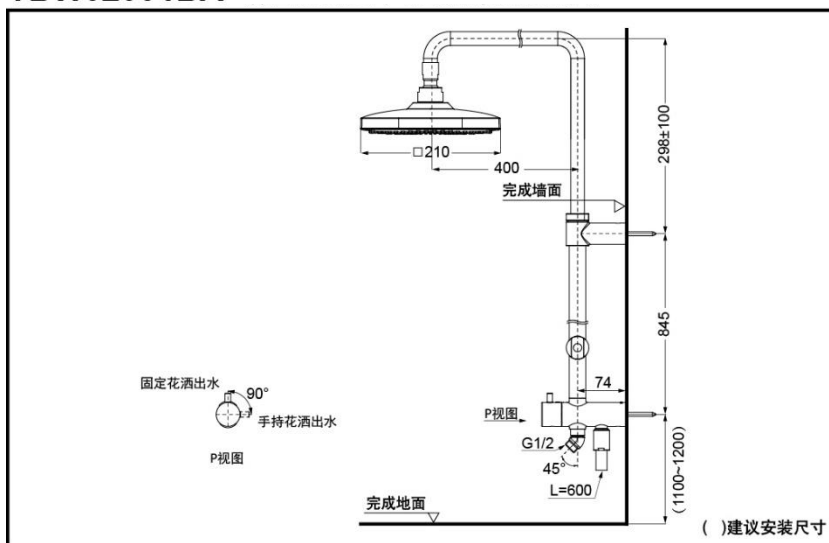

TBW02001BA

TBW02001BA

Comfort
Wave

FEATURES

- Elegant appearance.
- Beautiful curves reveal elegant taste.
- Easy installation and usage.
- Top sprinkling height can be adjusted.

SPECIFICS

Water Inlet Requirement:
0.15MPa(Dynamic
Pressure)~1MPa(Static
Pressure)

Water Efficiency: Grade2

TBW02001BA Wall-Mount Shower Bar

*TOTO(CHINA) CO.,LTD. All rights reserved.

Others

Series: G

Recommend fittings:
G series Hand Shower