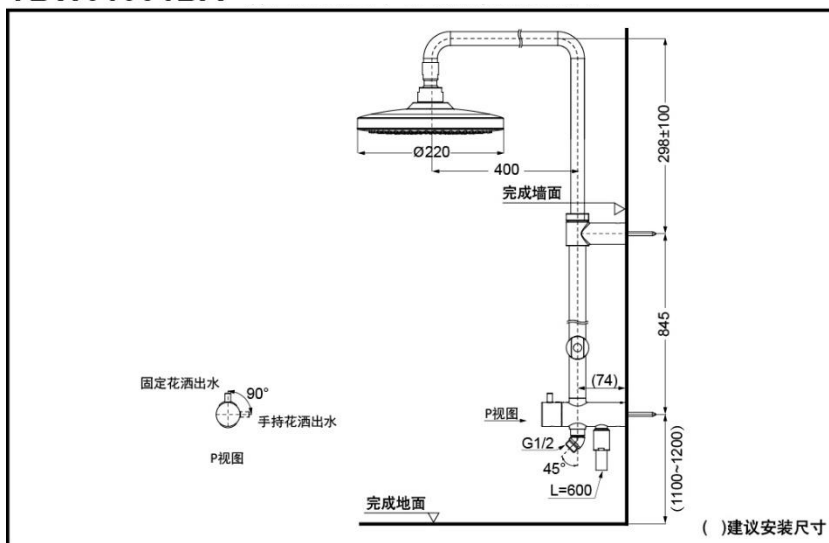

TBW01001BA Wall-Mount Shower Bar

*TOTO(CHINA) CO.,LTD. All rights reserved.

Others

Series: G

Recommend fittings:
G series Hand Shower