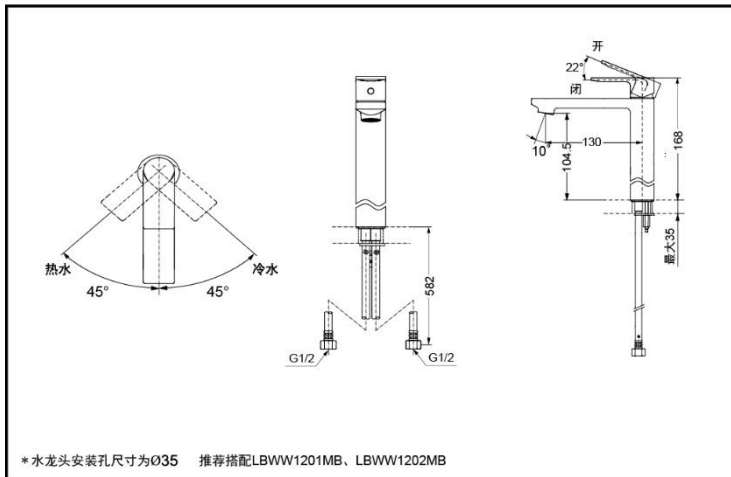

TOTO

Single-handle and Single-hole lavatory mixer

DL368-3

DL368-3

**Reduce The
Water
Technology**

**(Drainage fittings
not included)**

FEATURES

- Horizontal and vertical lines, simple and powerful shape with contemporary style.
- Unique Aerial Shower Technology efficiently aerates the water as it comes out of the showerhead enlarges the water droplets and ensures that they maintain the right amount of force. The result is a shower that has a more luxurious feel yet uses less water.

DL368-3 Single-handle and Single-hole lavatory mixer

*水龙头安装孔尺寸为 $\varnothing 35$ 推荐搭配LBWW1201MB、LBWW1202MB

*TOTO公司保留对其产品规格和尺寸更改的权利。届时，恕不另行通知。
*TOTO(CHINA) CO.,LTD. All rights reserved.

SPECIFICS

- Water inlet requirement:** 0.05MPa(Dynamic Pressure)~1.0MPa(Static Pressure)
- Water efficiency grade:** Grade 1
- Water spout:** Come with aerator
- Drainage accessories:** not included