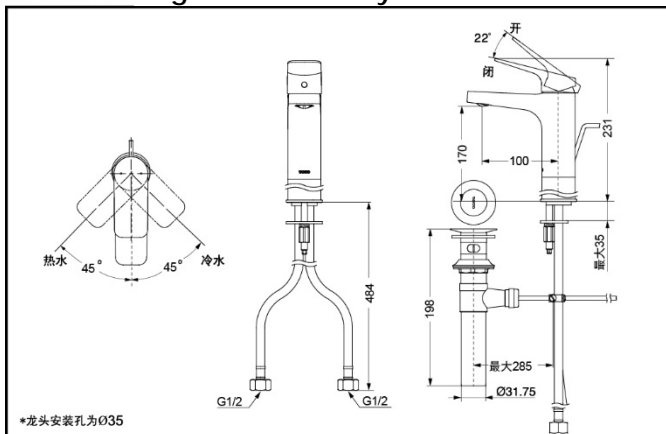

TOTO

Single-hole lavatory faucet

DL363-2S

DL363-2S Single-hole lavatory faucet

*TOTO(CHINA) CO.,LTD. All rights reserved.

DL363-2S

(Drainage fittings included)

FEATURES

- Beautiful and elegant appearance
- Beautiful curves, shows the noble quality
- Easy to install and convenient to use

SPECIFICS

Water Inlet Requirement:
0.05Mpa(Dynamic Pressure)
~1Mpa(Static Pressure)
Water efficiency grade:
Grade1