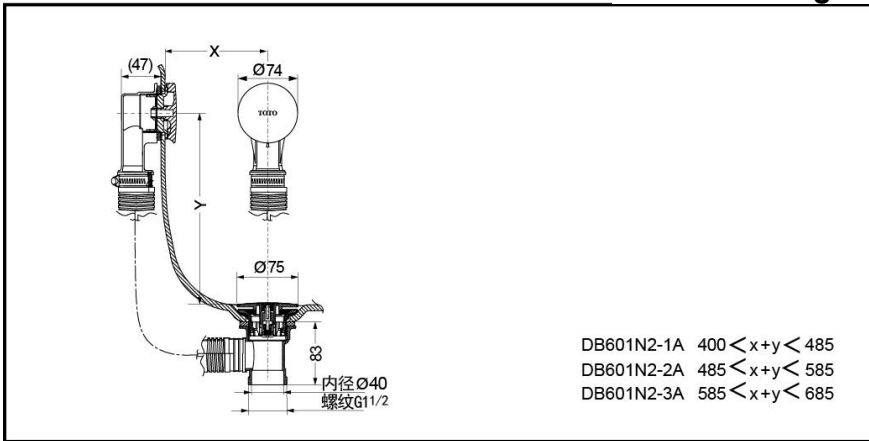

DB601N2-1A
DB601N2-2A
DB601N2-3A
DB601N2-1B
DB601N2-2B
DB601N2-3B

DB601N2-1A
DB601N2-2A
DB601N2-3A
DB601N2-1B
DB601N2-2B
DB601N2-3B

Direct Drainage

Lateral Drainage

FEATURES

- Resin material, simple and slim appearance.
- Mass overflow rate and quick drainage.
- Easy operation and maintenance.
- Excellent durability for ultra lifetime.
- 3 types of length for various bathtub sizes.

DB601N2-1A DB601N2-2A DB601N2-3A Bathtub Drainage

TOTO(CHINA) CO.,LTD. All rights reserved.

DB601N2-1B DB601N2-2B DB601N2-3B Bathtub Drainage

TOTO(CHINA) CO.,LTD. All rights reserved.

SPECIFICS

Size: refer to the drawing

OTHERS

Recommend fittings:
Fits bathtubs with depth from 500~570mm