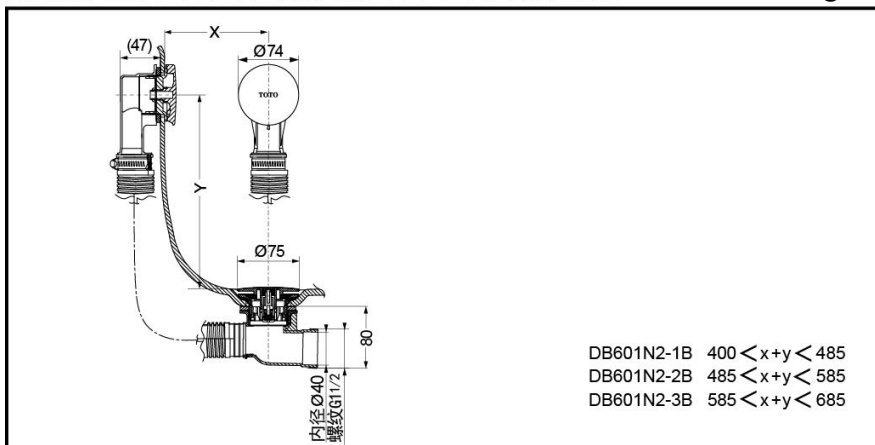

DB601N2-1A
DB601N2-2A
DB601N2-3A
DB601N2-1B
DB601N2-2B
DB601N2-3B

DB601N2-1A
DB601N2-2A
DB601N2-3A
DB601N2-1B
DB601N2-2B
DB601N2-3B

Direct Drainage

Lateral Drainage

FEATURES

- Resin material, simple and slim appearance.
- Mass overflow rate and quick drainage.
- Easy operation and maintenance.
- Excellent durability for ultra lifetime.
- 3 types of length for various bathtub sizes.

DB601N2-1A DB601N2-2A DB601N2-3A Bathtub Drainage

TOTO(CHINA) CO.,LTD. All rights reserved.

DB601N2-1B DB601N2-2B DB601N2-3B Bathtub Drainage

TOTO(CHINA) CO.,LTD. All rights reserved.

SPECIFICS

Size: refer to the drawing

OTHERS

Recommend fittings:
Fits bathtubs with depth from 500~570mm