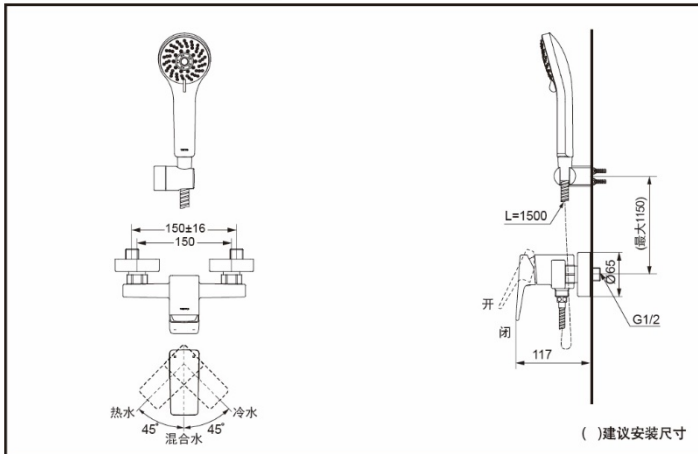

TOTO

Wall Hung Single-Handle Mixer for Shower/Bathtub

DM367R DM368R

DM367R
(shower)

DM368R
(shower/bathtub)

FEATURES

- Elegant appearance
- Beautiful curve with outstanding quality
- Easy installation, user-friendly

DM367R+DM716CMF Wall Hung Single-Handle Mixer for Shower

*TOTO公司保留对其产品规格和尺寸更改的权利。届时，恕不另行通知。

DM368R+DM716CMF Wall Hung Single-Handle Mixer for Shower

*TOTO公司保留对其产品规格和尺寸更改的权利。届时，恕不另行通知。
*TOTO(CHINA) CO.,LTD. All rights reserve.

SPECIFICS

Water Supply:
0.05MPa(dynamic pressure) ~
1.0MPa(static pressure)

OTHERS

Recommend fittings:
Hand shower DM716CMF