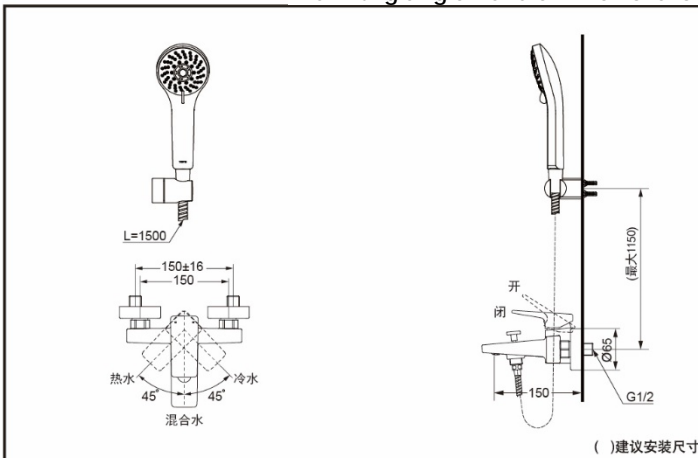

TOTO

Wall Hung Single-Handle Mixer for Shower/Bathtub

DM367R DM368R

DM367R
(shower)

DM368R
(shower/bathtub)

FEATURES

- Elegant appearance
- Beautiful curve with outstanding quality
- Easy installation, user-friendly

DM367R+DM716CMF Wall Hung Single-Handle Mixer for Shower

*TOTO公司保留对其产品规格和尺寸更改的权利。届时，恕不另行通知。

DM368R+DM716CMF Wall Hung Single-Handle Mixer for Shower

*TOTO公司保留对其产品规格和尺寸更改的权利。届时，恕不另行通知。
*TOTO(CHINA) CO.,LTD. All rights reserve.

SPECIFICS

Water Supply:
0.05MPa(dynamic pressure) ~
1.0MPa(static pressure)

OTHERS

Recommend fittings:
Hand shower DM716CMF