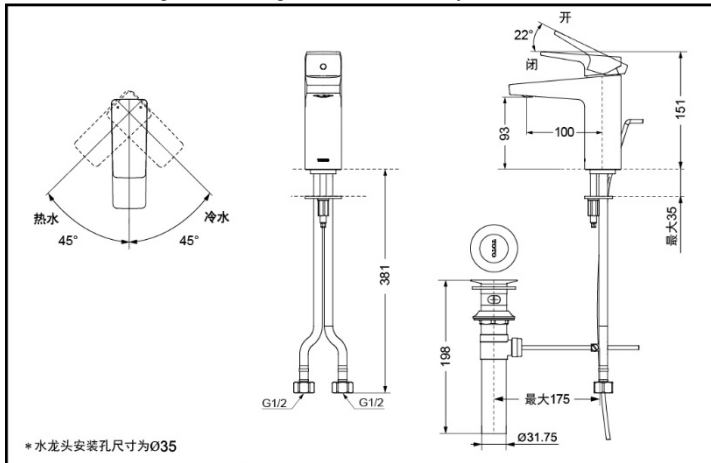

TOTO

Single-Hole Single-Handle Lavatory Mixer

DL376R

DL376-1S

WATER SAVING

AERIAL SHOWER

DL376R Single-Hole Single-Handle Lavatory Mixer

*TOTO公司保留对其产品规格和尺寸更改的权利。届时，恕不另行通知。

DL376-1S Single-Hole Single-Handle Lavatory Mixer

*TOTO公司保留对其产品规格和尺寸更改的权利。届时，恕不另行通知。

*TOTO(CHINA) CO.,LTD. All rights reserve.

DL376R
DL376-1S

w/ Drainage Fittings

FEATURES

- Elegant appearance
- Beautiful curve with outstanding quality
- Easy installation, user-friendly

SPECIFICS

Water efficiency grade: grade 1

Water Supply:

0.05MPa(dynamic pressure) ~ 1.0MPa(static pressure)