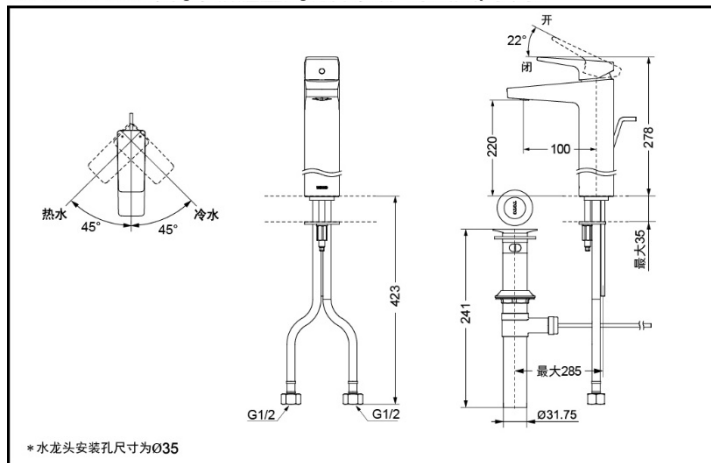

TOTO

Single-Hole Single-Handle Lavatory Mixer

DL376R

DL376-1S

WATER SAVING

AERIAL SHOWER

DL376R Single-Hole Single-Handle Lavatory Mixer

*TOTO公司保留对其产品规格和尺寸更改的权利。届时，恕不另行通知。

DL376-1S Single-Hole Single-Handle Lavatory Mixer

*TOTO公司保留对其产品规格和尺寸更改的权利。届时，恕不另行通知。

*TOTO(CHINA) CO.,LTD. All rights reserve.

DL376R
DL376-1S

w/ Drainage Fittings

FEATURES

- Elegant appearance
- Beautiful curve with outstanding quality
- Easy installation, user-friendly

SPECIFICS

Water efficiency grade: grade 1

Water Supply:

0.05MPa(dynamic pressure) ~ 1.0MPa(static pressure)