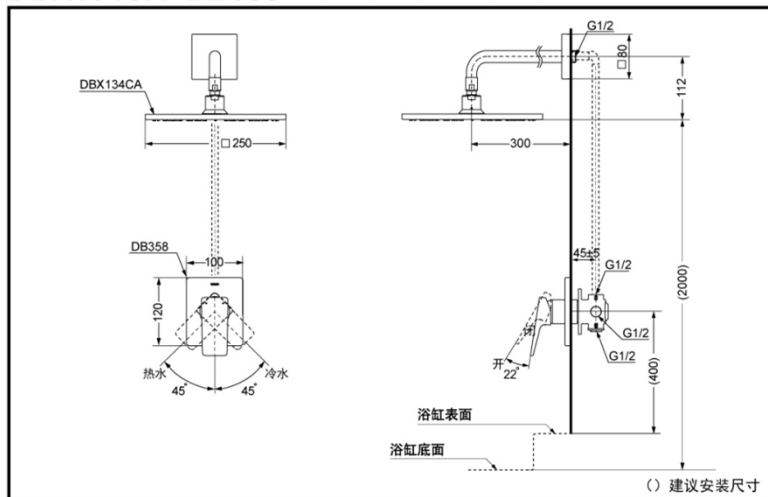

TOTO

Wall-Mount Shower

DBX134CA
DB358

DBX134CA

DB358

Reduce
The Water

Aerial

FEATURES

- Elegant appearance
- Beautiful curve with outstanding quality
- Easy installation, user-friendly

DBX134CA+DB358 Wall-Mount Shower

*TOTO(CHINA) CO.,LTD. All rights reserve.

SPECIFICS

Water Supply:
0.05MPa(dynamic pressure) ~
0.75MPa(static pressure)