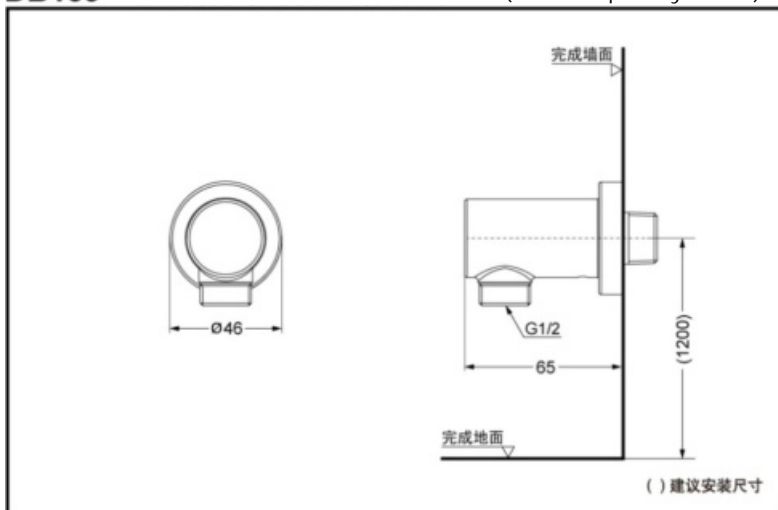

### FEATURES

- Clean and gorgeous profile creates a neat bathing environment.
- Match Contemporary series wall-mounted handshowers.

**DB159** Wall-Mounted Handshower Inlet (Contemporary series)

\*TOTO(CHINA) CO.,LTD. All rights reserved.