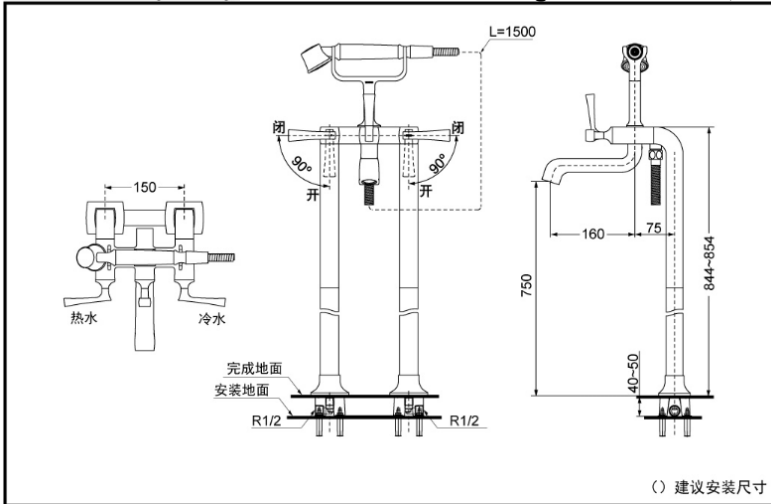

TOTO

Two-Handle Freestanding Bathtub Mixer

DM209CF(chromium)
DM209CF#PG(gold)

DM209ACF(chromium)
DM209ACF#PG(gold)

DM209CF
DM209CF#PG
DM209ACF
DM209ACF#PG

FEATURES

- Smooth curves and surfaces show a soft beauty.
- Simple and elegant lever handle
- Classical and graceful cross handle
- Unique aerial technology offers a comfortable experience with smooth water flow which maintains the strength while keeps soft touch with a low consumption.

DM209CF(#PG) Two-Handle Freestanding Bathtub Mixer (CII series)

DM209ACF(#PG) Two-Handle Freestanding Bathtub Mixer (CII series)

SPECIFICS

Water Supply:

0.05MPa(dynamic pressure)~
0.75MPa(static pressure)