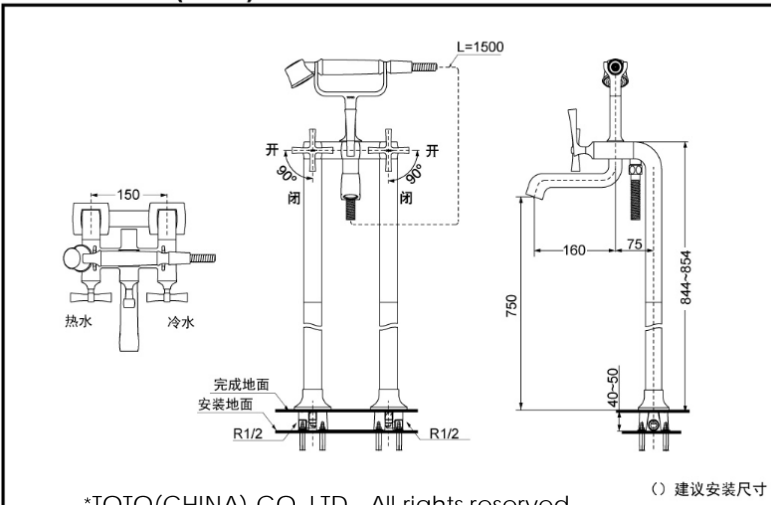

TOTO

Two-Handle Freestanding Bathtub Mixer

DM209CF(chromium)
DM209CF#PG(gold)

DM209ACF(chromium)
DM209ACF#PG(gold)

DM209CF
DM209CF#PG
DM209ACF
DM209ACF#PG

FEATURES

- Smooth curves and surfaces show a soft beauty.
- Simple and elegant lever handle
- Classical and graceful cross handle
- Unique aerial technology offers a comfortable experience with smooth water flow which maintains the strength while keeps soft touch with a low consumption.

DM209CF(#PG) Two-Handle Freestanding Bathtub Mixer (CII series)

DM209ACF(#PG) Two-Handle Freestanding Bathtub Mixer (CII series)

SPECIFICS

Water Supply:

0.05MPa(dynamic pressure)~
0.75MPa(static pressure)