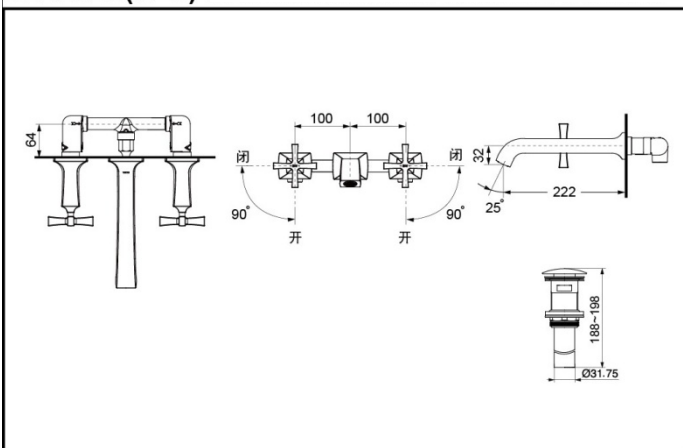

TOTO

In-wall Two-handle Lavatory Faucet

DLB202(chromium)
DLB202#PG(golden)

DLB202A(chromium)
DLB202A#PG(golden)

DLB202/DLB202#PG
DLB202A/DLB202A#PG
(waste included)

FEATURES

- Simple surfaces harmonize well with the complex shape.
- Smooth curves and surfaces show a soft beauty.
- Special vivid appearance.
- Luxury in-wall design.
- Simple and elegant lever handle
- Classical and graceful cross handle
- Aerial shower technology with a low consumption.

SPECIFICS

Water Supply :
0.05MPa(dynamic pressure) ~
0.75MPa(static pressure)

OTHERS

Series : C II Classical Series

Reduce
The Water

Aerial

DLB202(#PG) In-wall Two-handle Lavatory Faucet

DLB202A(#PG) In-wall Two-handle Lavatory Faucet