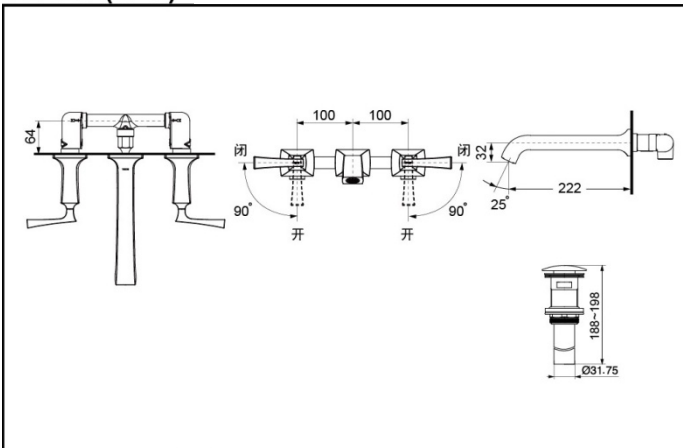

TOTO

In-wall Two-handle Lavatory Faucet

DLB202(chromium)
DLB202#PG(golden)

DLB202A(chromium)
DLB202A#PG(golden)

DLB202/DLB202#PG
DLB202A/DLB202A#PG
(waste included)

FEATURES

- Simple surfaces harmonize well with the complex shape.
- Smooth curves and surfaces show a soft beauty.
- Special vivid appearance.
- Luxury in-wall design.
- Simple and elegant lever handle
- Classical and graceful cross handle
- Aerial shower technology with a low consumption.

SPECIFICS

Water Supply :
0.05MPa(dynamic pressure) ~
0.75MPa(static pressure)

OTHERS

Series : C II Classical Series

Reduce
The Water

Aerial

DLB202(#PG) In-wall Two-handle Lavatory Faucet

DLB202A(#PG) In-wall Two-handle Lavatory Faucet