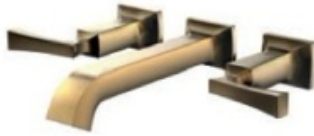

TOTO

In-wall Two-handle Lavatory Faucet

DLB202(chromium)
DLB202#PG(golden)

DLB202A(chromium)
DLB202A#PG(golden)

DLB202/DLB202#PG
DLB202A/DLB202A#PG
(waste included)

FEATURES

- Simple surfaces harmonize well with the complex shape.
- Smooth curves and surfaces show a soft beauty.
- Special vivid appearance.
- Luxury in-wall design.
- Simple and elegant lever handle
- Classical and graceful cross handle
- Aerial shower technology with a low consumption.

SPECIFICS

Water Supply :
0.05MPa(dynamic pressure) ~
0.75MPa(static pressure)

OTHERS

Series : C II Classical Series

Reduce
The Water

Aerial

DLB202(#PG) In-wall Two-handle Lavatory Faucet

DLB202A(#PG) In-wall Two-handle Lavatory Faucet