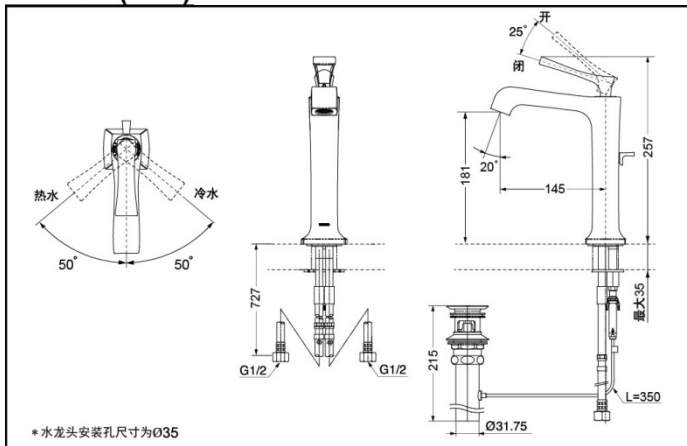

TOTO

Single-handle Lavatory Faucet

DL367/DL367#PG
DL367-1/DL367-1#PG
(waste included)

DL367(chromium)
DL367#PG (golden)

DL367-1 (chromium)
DL367-1#PG (golden)

Reduce
The Water

Aerial

FEATURES

- Simple surfaces harmonize well with the complex shape.
- Smooth curves and surfaces show a soft beauty.
- Special vivid appearance.
- Aerial shower technology with a low consumption.

DL367(#PG) Single-handle Lavatory Faucet

*水龙头安装孔尺寸为Ø35

DL367-1 (#PG) Single-handle Lavatory Faucet

*水龙头安装孔尺寸为Ø35

SPECIFICS

Water Supply :
0.05MPa(dynamic pressure) ~
0.75MPa(static pressure)

OTHERS

Series : C II Classical Series

*TOTO(CHINA) CO.,LTD. All rights reserve.