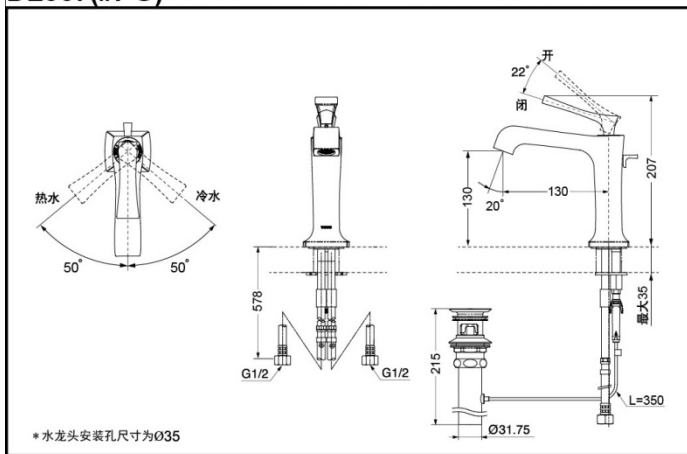

TOTO

Single-handle Lavatory Faucet

DL367/DL367#PG
DL367-1/DL367-1#PG
(waste included)

DL367(chromium)
DL367#PG (golden)

DL367-1 (chromium)
DL367-1#PG (golden)

Reduce
The Water

Aerial

FEATURES

- Simple surfaces harmonize well with the complex shape.
- Smooth curves and surfaces show a soft beauty.
- Special vivid appearance.
- Aerial shower technology with a low consumption.

DL367(#PG) Single-handle Lavatory Faucet

*水龙头安装孔尺寸为Ø35

DL367-1 (#PG) Single-handle Lavatory Faucet

*水龙头安装孔尺寸为Ø35

SPECIFICS

Water Supply :
0.05MPa(dynamic pressure) ~
0.75MPa(static pressure)

OTHERS

Series : C II Classical Series

*TOTO(CHINA) CO.,LTD. All rights reserve.