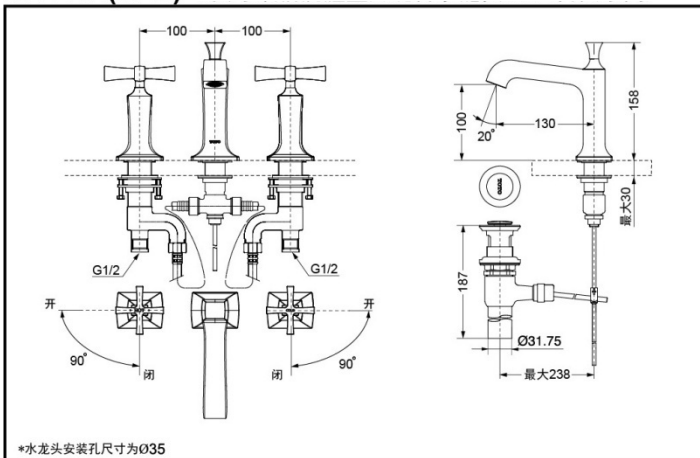

TOTO

8 Inch Two-handle Lavatory Faucet

DL224(chromium)
DL224#PG(golden)

DL224A(chromium)
DL224A#PG(golden)

DL224/DL224#PG
DL224A/DL224A#PG
(waste included)

FEATURES

- Simple surfaces harmonize well with the complex shape.
- Smooth curves and surfaces show a soft beauty.
- Special vivid appearance.
- Luxury 8 inch faucet design.
- Simple and elegant lever handle
- Classical and graceful cross handle
- Aerial shower technology with a low consumption.

SPECIFICS

Water Supply :
0.05MPa(dynamic pressure) ~
0.75MPa(static pressure)

OTHERS

Series : C II Classical Series

Reduce
The Water

Aerial

DL224(#PG) 8 Inch Two-handle Lavatory Faucet

*水龙头安装孔尺寸为Ø35

DL224A(#PG) 8 Inch Two-handle Lavatory Faucet

*水龙头安装孔尺寸为Ø35

*TOTO(CHINA) CO.,LTD. All rights reserve.

TOTO(CHINA) CO.,LTD. www.toto.com.cn