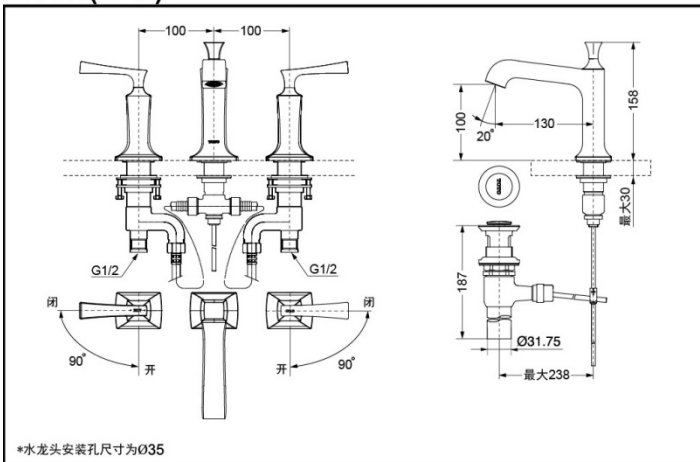

TOTO

8 Inch Two-handle Lavatory Faucet

DL224(chromium)
DL224#PG(golden)

DL224A(chromium)
DL224A#PG(golden)

DL224/DL224#PG
DL224A/DL224A#PG
(waste included)

FEATURES

- Simple surfaces harmonize well with the complex shape.
- Smooth curves and surfaces show a soft beauty.
- Special vivid appearance.
- Luxury 8 inch faucet design.
- Simple and elegant lever handle
- Classical and graceful cross handle
- Aerial shower technology with a low consumption.

SPECIFICS

Water Supply :
0.05MPa(dynamic pressure) ~
0.75MPa(static pressure)

OTHERS

Series : C II Classical Series

Reduce
The Water

Aerial

DL224(#PG) 8 Inch Two-handle Lavatory Faucet

*水龙头安装孔尺寸为Ø35

DL224A(#PG) 8 Inch Two-handle Lavatory Faucet

*水龙头安装孔尺寸为Ø35

*TOTO(CHINA) CO.,LTD. All rights reserve.

TOTO(CHINA) CO.,LTD. www.toto.com.cn