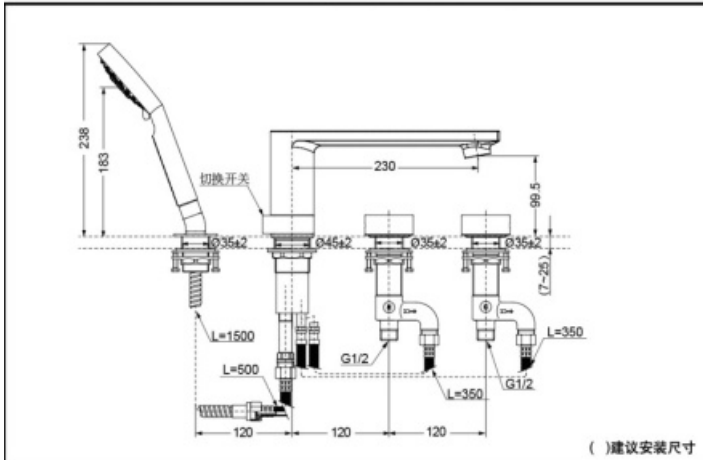

DB242C

**DB242C** 4-Hole Deck-Mounted Bathtub Mixer (CI Contemporary Series)

\*TOTO(CHINA) CO.,LTD. All rights reserved.