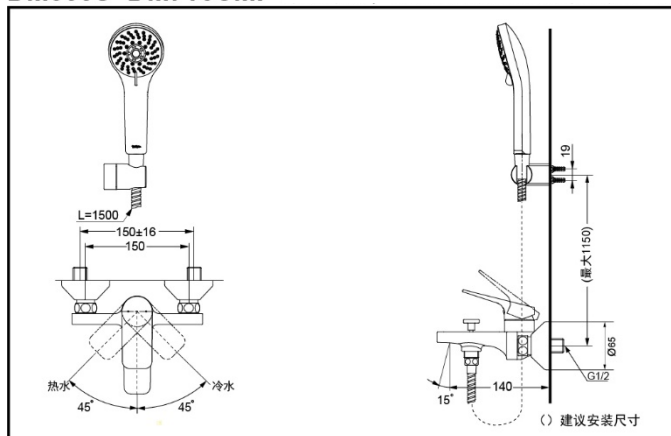

Shower Faucets
Bath Shower Faucets
5 Function Handshower

DM353AS
DM355S
DM716CMF

DM353AS

DM355S

DM716CMF

FEATURES

- Solid brass construction.
- Clean, elegant design.
- Easy to Install and Clean.

DM353AS+DM716CMF Shower Faucets

*TOTO公司保留对其产品规格和尺寸更改的权利。届时，恕不另行通知。

DM355S+DM716CMF Shower Faucets

*TOTO公司保留对其产品规格和尺寸更改的权利。届时，恕不另行通知。

*TOTO(CHINA) CO.,LTD. All rights reserved.

SPECIFICS

Applicable Water Pressure:
0.05MPa(dynamic pressure) ~
0.75MPa(static pressure)