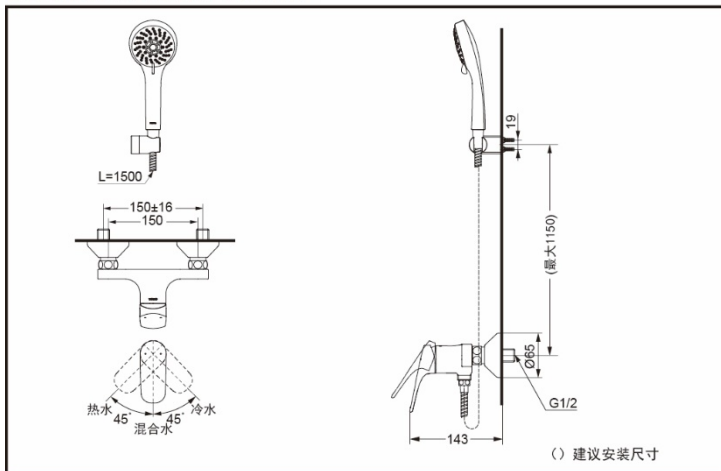

Shower Faucets
Bath Shower Faucets
5 Function Handshower

DM353AS
DM355S
DM716CMF

DM353AS

DM355S

DM716CMF

FEATURES

- Solid brass construction.
- Clean, elegant design.
- Easy to Install and Clean.

DM353AS+DM716CMF Shower Faucets

*TOTO公司保留对其产品规格和尺寸更改的权利。届时，恕不另行通知。

DM355S+DM716CMF Shower Faucets

*TOTO公司保留对其产品规格和尺寸更改的权利。届时，恕不另行通知。

*TOTO(CHINA) CO.,LTD. All rights reserved.

SPECIFICS

Applicable Water Pressure:
0.05MPa(dynamic pressure) ~
0.75MPa(static pressure)