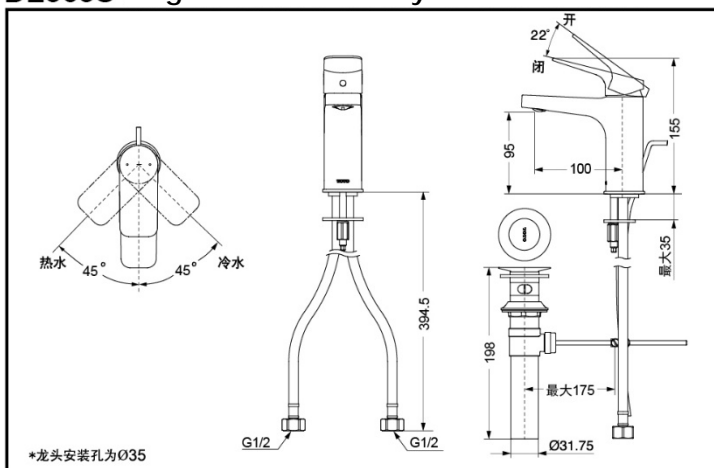

TOTO

Single-handle Lavatory Faucet

DL363S
DL363-1S

DL363S

DL363-1S

FEATURES

- Solid brass construction.
- Clean, elegant design.
- Mounting assembly complete with installation.

DL363S Single-handle Lavatory Faucet

*龙头安装孔为 $\varnothing 35$
*TOTO公司保留对其产品规格和尺寸更改的权利。届时，恕不另行通知。

DL363-1S Single-handle Lavatory Faucet

*TOTO(CHINA) CO.,LTD. All rights reserved.

TOTO(CHINA) CO.,LTD. www.toto.com.cn

SPECIFICS

Applicable Water Pressure:
0.05MPa(dynamic pressure) ~
0.75MPa(static pressure)
Water efficiency grade:
Grade1