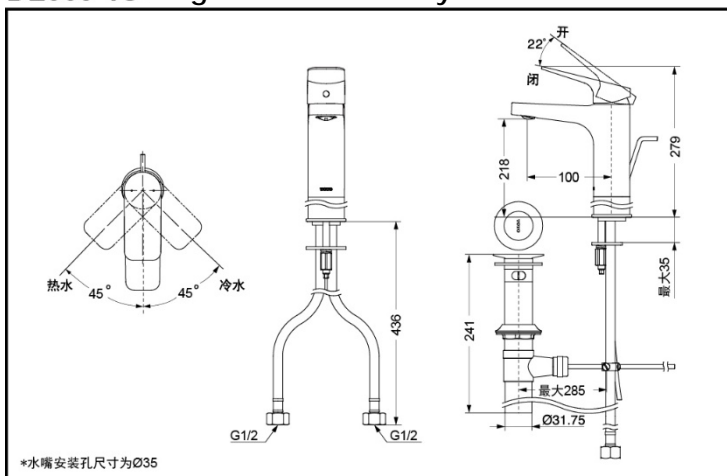

TOTO

Single-handle Lavatory Faucet

DL363S
DL363-1S

DL363S

DL363-1S

FEATURES

- Solid brass construction.
- Clean, elegant design.
- Mounting assembly complete with installation.

DL363S Single-handle Lavatory Faucet

*龙头安装孔为 $\varnothing 35$
*TOTO公司保留对其产品规格和尺寸更改的权利。届时，恕不另行通知。

DL363-1S Single-handle Lavatory Faucet

*TOTO(CHINA) CO.,LTD. All rights reserved.

TOTO(CHINA) CO.,LTD. www.toto.com.cn

SPECIFICS

Applicable Water Pressure:
0.05MPa(dynamic pressure) ~
0.75MPa(static pressure)
Water efficiency grade:
Grade1