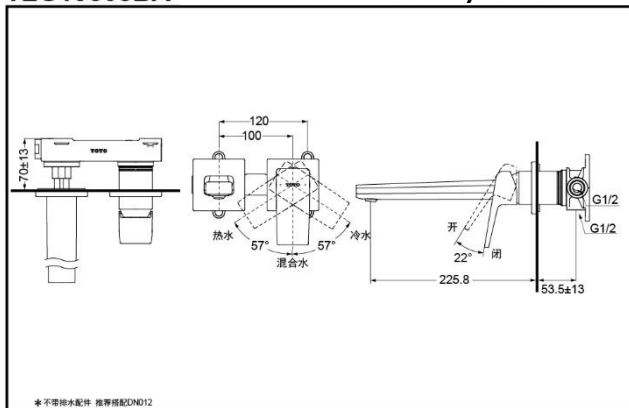

TLG10308BA Wall-Mounted Lavatory Faucet

*TOTO(CHINA) CO.,LTD. All rights reserved.

TOTO(CHINA) CO.,LTD. www.toto.com.cn