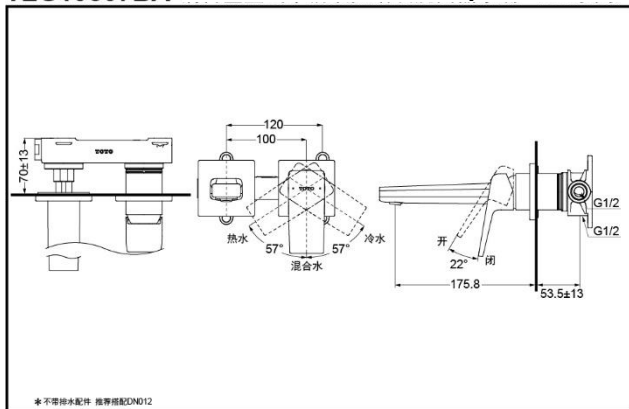

Comfort
Glide

Water Saving

SPECIFICS

Water Inlet Requirement:
0.05MPa(Dynamic Pressure)~1.0MPa(Static Pressure)

Water Efficiency: Grade1
Spout: Bubbler equipped

Others

Series: GB

TLG10307BA Wall-Mounted Lavatory Faucet