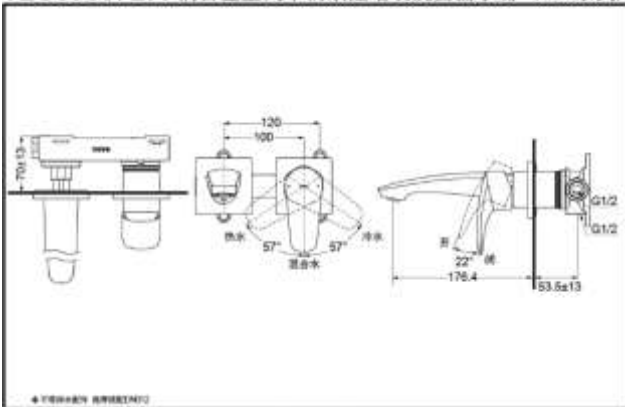

Others

Series : GM

TLG09307BA Wall-Mounted Lavatory Faucet

*TOTO(CHINA) CO.,LTD. All rights reserved.