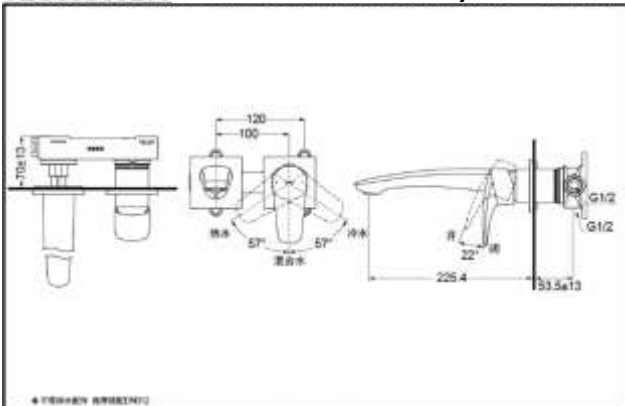

### SPECIFICS

**Water Inlet Requirement :**  
0.05MPa(Dynamic Pressure)~1.0MPa(Static Pressure)

**Water Efficiency :** Grade 1  
**Spout :** Bubbler equipped

### Others

**Series :** GM

**TLG09307BA Wall-Mounted Lavatory Faucet**

\*TOTO(CHINA) CO.,LTD. All rights reserved.

**TLG09308BA Wall-Mounted Lavatory Faucet**

\*TOTO(CHINA) CO.,LTD. All rights reserved.

TOTO(CHINA) CO.,LTD. [www.toto.com.cn](http://www.toto.com.cn)