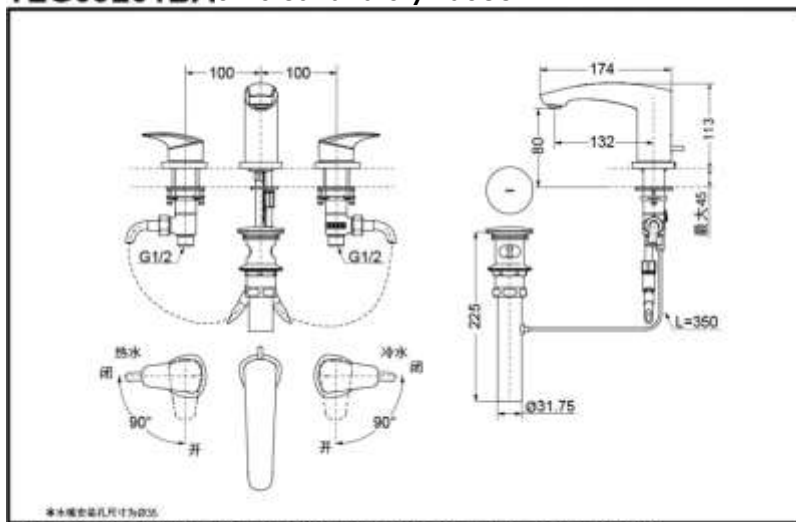

TOTO

3 Holes Lavatory Faucet

TLG09201BA
(W/ pop-up waste)

Water Saving

FEATURES

- Elegant appearance.
- Beautiful curves reveal elegant taste.
- Easy installation and usage.
- Unique aerial technology , smooth and moderate flow presents more comfort experience and saves water as well.

SPECIFICS

Water Inlet Requirement :
0.05MPa(Dynamic
Pressure)~1.0MPa(Static
Pressure)

Water Efficiency : Grade 1
Spout : Bubbler equipped

TLG09201BA3 Holes Lavatory Faucet

*TOTO(CHINA) CO.,LTD. All rights reserved.