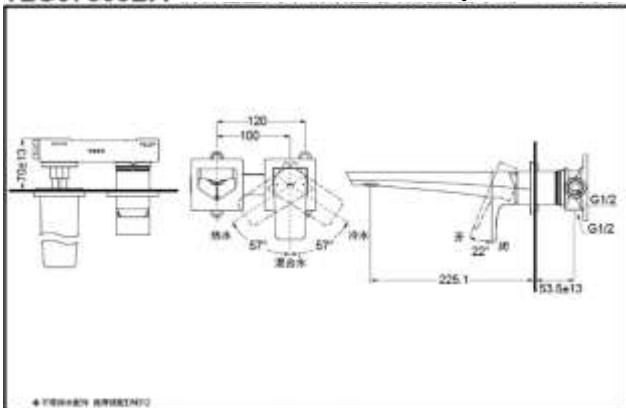

TLG07308BA Wall-Mounted Lavatory Faucet

*TOTO(CHINA) CO.,LTD. All rights reserved.

TOTO(CHINA) CO.,LTD. www.toto.com.cn