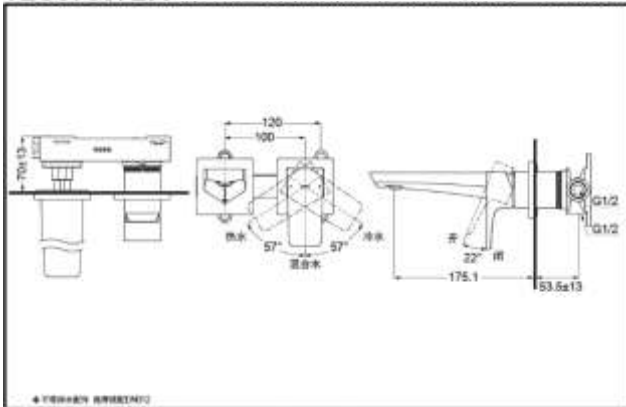

SPECIFICS

Water Inlet Requirement :
0.05MPa(Dynamic Pressure)~1.0MPa(Static Pressure)

Water Efficiency : Grade 1
Spout : Bubbler equipped

Others

Series : GE

TLG07307BA Wall-Mounted Lavatory Faucet

*TOTO(CHINA) CO.,LTD. All rights reserved.