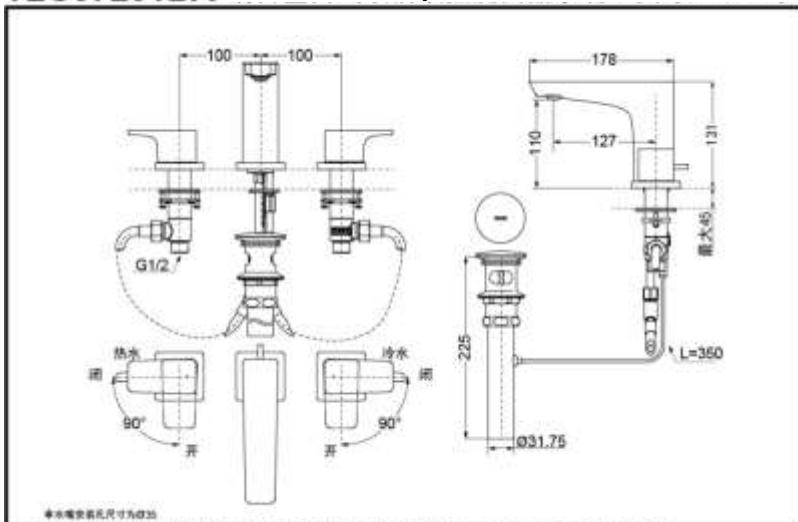

TOTO

3 Holes Lavatory Faucet

TLG07201BA

TLG07201BA
(W/ pop-up waste)

Water Saving

FEATURES

- Elegant appearance.
- Beautiful curves reveal elegant taste.
- Easy installation and usage.
- Unique aerial technology , smooth and moderate flow presents more comfort experience and saves water as well.

SPECIFICS

Water Inlet Requirement :
0.05MPa(Dynamic
Pressure)~1.0MPa(Static
Pressure)

Water Efficiency : Grade 1
Spout : Bubbler equipped

TLG07201BA 3 Holes Lavatory Faucet

*TOTO(CHINA) CO.,LTD. All rights reserved.